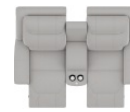

3H Sofa Power Recliner w/ Power H
87 x 42 x 41"
220 x 107 x 105 cm
IA: 68" / 173 cm

46 RHF Recliner
32 x 42 x 41"
82 x 107 x 105 cm

47 LHF Recliner
32 x 42 x 41"
82 x 107 x 105 cm

4H Loveseat Pwr Recl w/ Pwr H
65 x 42 x 41"
165 x 107 x 105 cm
IA: 46" / 116 cm

61 Sofa Power Recliner
87 x 42 x 41"
220 x 107 x 105 cm
IA: 68" / 173 cm

63 Loveseat Pwr Recl
65 x 42 x 41"
165 x 107 x 105 cm
IA: 46" / 116 cm

66 RHF Power Recliner w/ Power HR
32 x 42 x 41"
82 x 107 x 105 cm

67 LHF Power Recliner w/ Power HR
32 x 42 x 41"
82 x 107 x 105 cm

6H Armless Power Recliner w/ Powe
24 x 42 x 41"
61 x 107 x 105 cm

CH Console Loveseat Pwr Recl HR
78 x 42 x 41"
198 x 107 x 105 cm

W2 Console w/Storage
14 x 40 x 35"
34 x 102 x 89 cm

32 Chair Rocker Recliner
33 Chair Swivel Rocker Recliner
39 Rocker Power Recliner
40 x 42 x 41"
102 x 107 x 105 cm
IA: 22" / 55 cm

58 Console Loveseat Recliner
68 Console Loveseat Power Recline
78 x 42 x 41"
198 x 107 x 105 cm