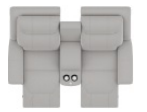

3H Sofa Power Recliner w/ Power H
87 x 42 x 41"
220 x 107 x 105 cm
IA: 68" / 173 cm

46 RHF Recliner
32 x 42 x 41"
82 x 107 x 105 cm

47 LHF Recliner
32 x 42 x 41"
82 x 107 x 105 cm

4H Loveseat Pwr Recl w/ Pwr H
65 x 42 x 41"
165 x 107 x 105 cm
IA: 46" / 116 cm

51 Sofa Recliner
87 x 42 x 41"
220 x 107 x 105 cm
IA: 68" / 173 cm

53 Loveseat Recliner
65 x 42 x 41"
165 x 107 x 105 cm
IA: 46" / 116 cm

5H Chair Wallhugger Pwr Recl HR
40 x 42 x 41"
102 x 107 x 105 cm
IA: 22" / 55 cm

61 Sofa Power Recliner
87 x 42 x 41"
220 x 107 x 105 cm
IA: 68" / 173 cm

63 Loveseat Pwr Recl
65 x 42 x 41"
165 x 107 x 105 cm
IA: 46" / 116 cm

66 RHF Power Recliner w/ Power HR
32 x 42 x 41"
82 x 107 x 105 cm

67 LHF Power Recliner w/ Power HR
32 x 42 x 41"
82 x 107 x 105 cm

6H Armless Power Recliner w/ Powe
24 x 42 x 41"
61 x 107 x 105 cm

CH Console Loveseat Pwr Recl HR
78 x 42 x 41"
198 x 107 x 105 cm

W2 Console w/Storage
14 x 40 x 35"
34 x 102 x 89 cm