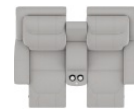

**5H Chair Wallhugger Pwr Recl HR**  
40 x 42 x 41"  
102 x 107 x 105 cm  
IA: 22" / 55 cm

**61 Sofa Power Recliner**  
87 x 42 x 41"  
220 x 107 x 105 cm  
IA: 68" / 173 cm

**63 Loveseat Pwr Recl**  
65 x 42 x 41"  
165 x 107 x 105 cm  
IA: 46" / 116 cm

**66 RHF Power Recliner w/ Power HR**  
32 x 42 x 41"  
82 x 107 x 105 cm

**67 LHF Power Recliner w/ Power HR**  
32 x 42 x 41"  
82 x 107 x 105 cm

**6H Armless Power Recliner w/ Powe**  
24 x 42 x 41"  
61 x 107 x 105 cm

**CH Console Loveseat Pwr Recl HR**  
78 x 42 x 41"  
198 x 107 x 105 cm

**W2 Console w/Storage**  
14 x 40 x 35"  
34 x 102 x 89 cm

**32 Chair Rocker Recliner**  
**33 Chair Swivel Rocker Recliner**  
**39 Rocker Power Recliner**  
40 x 42 x 41"  
102 x 107 x 105 cm  
IA: 22" / 55 cm