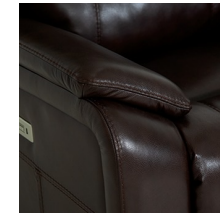

STANDARD
PREMIUM FOAM

TOP STITCHING
DETAIL

POWER BUTTON
WITH USB
CHARGER

OPTIONS

Stainless Steel Cup Holder
Antique Brass Cup Holder
Black LED Cup Holder
Matte Black Cupholder
Metal Table With Grommet
Black Table With Grommet
Grommet Only

FRAME

All Palliser frames are constructed from engineered wood products, hardwood or softwood; joints are pinned and glued for uniformity and strength.

SEATING COMFORT

Attached seat cushions feature a high-resiliency, high density foam core with a polyester wrap
Semi-attached back cushions with fibre filling
Back Suspension: Sinuous springs to provide premium comfort and support.
Seat Suspension: Heavy gauge sinuous springs, engineered to provide premium comfort and endurance.

FUNCTION

USB charging
Power recline, power headrests and power lumbar with a button switch featuring integrated USB charging, and LED backlighting, finished in an attractive brushed metal

COVERS

N/A

10 Armless Chair
31 x 41 x 43"
79 x 105 x 110 cm