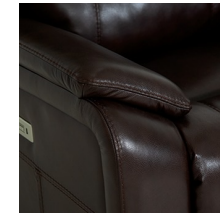

TOP STITCHING
DETAIL