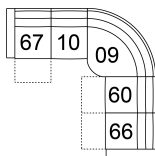

51 Sofa Manual Recliner
61 Sofa Power Recliner
88 x 41 x 39"
223 x 103 x 99 cm
IA: 67" / 169 cm

53 Loveseat Manual Recliner
63 Loveseat Power Recliner
65 x 41 x 39"
164 x 103 x 99 cm
IA: 43" / 110 cm

W2 Console w/Storage
14 x 40 x 35"
34 x 102 x 89 cm

32 Rocker Manual Recliner
31 Wallhugger Power Recliner
33 Swivel Rocker Manual Recliner
35 Wallhugger Manual Recliner
39 Rocker Power Recliner
42 x 41 x 39"
105 x 103 x 99 cm
IA: 20" / 51 cm

46 RHF Manual Recliner
47 LHF Manual Recliner
66 RHF Power Recliner
67 LHF Power Recliner
33 x 41 x 39"
84 x 103 x 99 cm

58 Console Loveseat Manual Recliner

68 Console Loveseat Power Recliner

77 x 41 x 39"
196 x 103 x 99 cm

POPULAR CONFIGURATIONS

67/10/09/60/66
107 x 107"
272 x 272 cm

67/W2/10/09/60/66
120 x 107"
305 x 272 cm

67/W2/10/09/10/66
120 x 107"
305 x 272 cm

47/10/09/10/46
107 x 107"
272 x 272 cm

DIMENSIONS

Seat Depth: 20" / 51 cm
Seat Height: 19" / 47 cm
Arm Depth: 33" / 84 cm
Arm Height: 25" / 64 cm
Reclined Depth: 64" / 164 cm