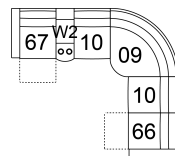

32 Rocker Manual Recliner
31 Wallhugger Power Recliner
33 Swivel Rocker Manual Recliner
35 Wallhugger Manual Recliner
39 Rocker Power Recliner
42 x 41 x 39"
105 x 103 x 99 cm
IA: 20" / 51 cm

46 RHF Manual Recliner
47 LHF Manual Recliner
66 RHF Power Recliner
67 LHF Power Recliner
33 x 41 x 39"
84 x 103 x 99 cm

58 Console Loveseat Manual Recliner

68 Console Loveseat Power Recliner

77 x 41 x 39"
196 x 103 x 99 cm

POPULAR CONFIGURATIONS

67/10/09/60/66
107 x 107"
272 x 272 cm

67/W2/10/09/60/66
120 x 107"
305 x 272 cm

67/W2/10/09/10/66
120 x 107"
305 x 272 cm

47/10/09/10/46
107 x 107"
272 x 272 cm

DIMENSIONS

Seat Depth: 20" / 51 cm
Seat Height: 19" / 47 cm
Arm Depth: 33" / 84 cm
Arm Height: 25" / 64 cm
Reclined Depth: 64" / 164 cm

Dimensions shown as Width x Depth x Height.

Dimensions are correct at the time of printing and are subject to change without notice. Actual measurements for each item may vary from what is shown here. Please allow up to a +/- 1 inch difference. Availability may vary by region.