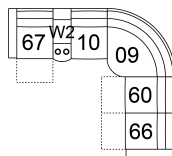

32 Rocker Manual Recliner
31 Wallhugger Power Recliner
33 Swivel Rocker Manual Recliner
35 Wallhugger Manual Recliner
39 Rocker Power Recliner
42 x 41 x 39"
105 x 103 x 99 cm
IA: 20" / 51 cm

46 RHF Manual Recliner
47 LHF Manual Recliner
66 RHF Power Recliner
67 LHF Power Recliner
33 x 41 x 39"
84 x 103 x 99 cm

58 Console Loveseat Manual Recliner

68 Console Loveseat Power Recliner

77 x 41 x 39"
196 x 103 x 99 cm

POPULAR CONFIGURATIONS

67/10/09/60/66
107 x 107"
272 x 272 cm

67/W2/10/09/60/66
120 x 107"
305 x 272 cm

67/W2/10/09/10/66
120 x 107"
305 x 272 cm

47/10/09/10/46
107 x 107"
272 x 272 cm

DIMENSIONS

Seat Depth: 20" / 51 cm
Seat Height: 19" / 47 cm
Arm Depth: 33" / 84 cm
Arm Height: 25" / 64 cm
Reclined Depth: 64" / 164 cm

Dimensions shown as Width x Depth x Height.

Dimensions are correct at the time of printing and are subject to change without notice. Actual measurements for each item may vary from what is shown here. Please allow up to a +/- 1 inch difference. Availability may vary by region.