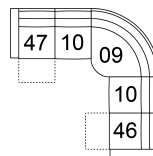

32 Rocker Manual Recliner
31 Wallhugger Power Recliner
33 Swivel Rocker Manual Recliner
35 Wallhugger Manual Recliner
39 Rocker Power Recliner
42 x 41 x 39"
105 x 103 x 99 cm
IA: 20" / 51 cm

46 RHF Manual Recliner
47 LHF Manual Recliner
66 RHF Power Recliner
67 LHF Power Recliner
33 x 41 x 39"
84 x 103 x 99 cm

58 Console Loveseat Manual Recliner

68 Console Loveseat Power Recliner

77 x 41 x 39"
196 x 103 x 99 cm

POPULAR CONFIGURATIONS

67/10/09/60/66
107 x 107"
272 x 272 cm

67/W2/10/09/60/66
120 x 107"
305 x 272 cm

67/W2/10/09/10/66
120 x 107"
305 x 272 cm

47/10/09/10/46
107 x 107"
272 x 272 cm

DIMENSIONS

Seat Depth: 20" / 51 cm
Seat Height: 19" / 47 cm
Arm Depth: 33" / 84 cm
Arm Height: 25" / 64 cm
Reclined Depth: 64" / 164 cm

Dimensions shown as Width x Depth x Height.

Dimensions are correct at the time of printing and are subject to change without notice. Actual measurements for each item may vary from what is shown here. Please allow up to a +/- 1 inch difference. Availability may vary by region.