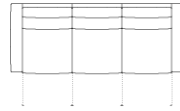

FUNCTION

Manual recline with outside handle
Power recline with toggle switch

COVERS

Leather
Fabric

09 Corner Curve
46 x 46 x 40"
117 x 117 x 102 cm

10 Armless Chair
23 x 39 x 40"
59 x 100 x 102 cm

30 Armless Recliner
60 Power Armless Recliner
23 x 39 x 40"
59 x 100 x 102 cm

51 Sofa Recliner
61 Power Sofa Recliner
78 x 39 x 40"
199 x 100 x 102 cm
IA: 63" / 161 cm

53 Loveseat Recliner
63 Loveseat Recliner Power
54 x 39 x 40"
138 x 100 x 102 cm
IA: 39" / 100 cm

32 Rocker Recliner Chair
31 Wallhugger Recliner Pwr
33 Swivel Rocker Recliner Chair
35 Wallhugger Recliner Chair
39 Power Rocker Recliner
32 x 39 x 40"
82 x 100 x 102 cm
IA: 17" / 44 cm

54 RHF Loveseat Recliner
55 LHF Loveseat Recliner
64 RHF Loveseat Recliner Power
65 LHF Loveseat Power Recliner
50 x 39 x 40"
127 x 100 x 102 cm

POPULAR CONFIGURATIONS

65/09/64
96 x 96"
244 x 244 cm

DIMENSIONS

Seat Depth: N/A
Seat Height: N/A
Arm Depth: N/A
Arm Height: N/A
Reclined Depth: 63" / 161 cm

Dimensions shown as Width x Depth x Height.

Dimensions are correct at the time of printing and are subject to change without notice. Actual measurements for each item may vary from what is shown here. Please allow up to a +/- 1 inch difference. Availability may vary by region.