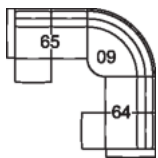

FUNCTION

Manual recline with outside handle
Power recline with toggle switch

COVERS

Leather
Fabric

09 Corner Curve
46 x 46 x 40"
117 x 117 x 102 cm

10 Armless Chair
23 x 39 x 40"
59 x 100 x 102 cm

30 Armless Recliner
60 Power Armless Recliner
23 x 39 x 40"
59 x 100 x 102 cm

51 Sofa Recliner
61 Power Sofa Recliner
78 x 39 x 40"
199 x 100 x 102 cm
IA: 63" / 161 cm

53 Loveseat Recliner
63 Loveseat Recliner Power
54 x 39 x 40"
138 x 100 x 102 cm
IA: 39" / 100 cm

32 Rocker Recliner Chair
31 Wallhugger Recliner Pwr
33 Swivel Rocker Recliner Chair
35 Wallhugger Recliner Chair
39 Power Rocker Recliner
32 x 39 x 40"
82 x 100 x 102 cm
IA: 17" / 44 cm

54 RHF Loveseat Recliner
55 LHF Loveseat Recliner
64 RHF Loveseat Recliner Power
65 LHF Loveseat Power Recliner
50 x 39 x 40"
127 x 100 x 102 cm

POPULAR CONFIGURATIONS

65/09/64
96 x 96"
244 x 244 cm

DIMENSIONS

Seat Depth: N/A
Seat Height: N/A
Arm Depth: N/A
Arm Height: N/A
Reclined Depth: 63" / 161 cm

Dimensions shown as Width x Depth x Height.

Dimensions are correct at the time of printing and are subject to change without notice. Actual measurements for each item may vary from what is shown here. Please allow up to a +/- 1 inch difference. Availability may vary by region.