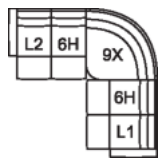

L1 RHF Pwr Recl Pwr/HR Pwr
Lumbar
33 x 41 x 43"
84 x 105 x 110 cm

L2 LHF Pwr Recl Pwr/HR Pwr
Lumbar
33 x 41 x 43"
84 x 105 x 110 cm

L3 Armless P/Recl Pwr/HR
Pwr Lum
23 x 41 x 43"
59 x 105 x 110 cm

31 Wallhugger Power Recliner
w/ Power Headrest
L9 Wallhugger Power
Recliner w/ Power Headrest &
Power Lumbar
40 x 41 x 43"
101 x 105 x 110 cm
IA: 20" / 50 cm

61 Sofa Power Recliner w/
Power Headrest
L6 Sofa Power Recliner w/
Power Headrest & Power
Lumbar
86 x 41 x 43"
219 x 105 x 110 cm
IA: 66" / 168 cm

63 Loveseat Power Recliner
w/ Power Headrest
L7 Loveseat Power Recliner
w/ Power Headrest & Power
Lumbar
63 x 41 x 43"
161 x 105 x 110 cm
IA: 43" / 110 cm

66 RHF Power Recliner w/
Power Headrest
67 LHF Power Recliner w/
Power Headrest
33 x 41 x 43"
84 x 105 x 110 cm

68 Console Loveseat Power
Recliner w/ Power Headrest
L8 Console Loveseat Recliner
Power w/ Power Headrest &
Power Lumbar
77 x 41 x 43"
195 x 105 x 110 cm

POPULAR CONFIGURATIONS

L2/6H/9X/6H/L1
110 x 110"
280 x 280 cm

L2/6H/9X/K2/6H/L1
123 x 110"
313 x 280 cm

L2/K1/6H/6H/K1/L1
112 x 112"
285 x 285 cm

DIMENSIONS

Seat Depth: 21" / 55 cm
Seat Height: 21" / 53 cm
Arm Depth: 34" / 87 cm
Arm Height: 26" / 66 cm
Reclined Depth: 71" / 180 cm