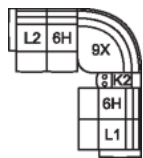

61 Sofa Power Recliner w/
Power Headrest
L6 Sofa Power Recliner w/
Power Headrest & Power
Lumbar
86 x 41 x 43"
219 x 105 x 110 cm
IA: 66" / 168 cm

63 Loveseat Power Recliner
w/ Power Headrest
L7 Loveseat Power Recliner
w/ Power Headrest & Power
Lumbar
63 x 41 x 43"
161 x 105 x 110 cm
IA: 43" / 110 cm

66 RHF Power Recliner w/
Power Headrest
67 LHF Power Recliner w/
Power Headrest
33 x 41 x 43"
84 x 105 x 110 cm

68 Console Loveseat Power
Recliner w/ Power Headrest
L8 Console Loveseat Recliner
Power w/ Power Headrest &
Power Lumbar
77 x 41 x 43"
195 x 105 x 110 cm

POPULAR CONFIGURATIONS

L2/6H/9X/6H/L1
110 x 110"
280 x 280 cm

L2/6H/9X/K2/6H/L1
123 x 110"
313 x 280 cm

L2/K1/6H/6H/K1/L1
112 x 112"
285 x 285 cm

DIMENSIONS

Seat Depth: 21" / 55 cm
Seat Height: 21" / 53 cm
Arm Depth: 34" / 87 cm
Arm Height: 26" / 66 cm
Reclined Depth: 71" / 180 cm

Dimensions shown as Width x Depth x Height.

Dimensions are correct at the time of printing and are subject to change without notice. Actual measurements for each item may vary from what is shown here. Please allow up to a +/- 1 inch difference. Availability may vary by region.