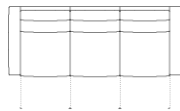

9X Corner Curve Large
54 x 54 x 43"
138 x 138 x 110 cm

K0 Wedge w/Storage
17 x 40 x 37"
42 x 101 x 94 cm

K1 Wedge 45 Degree
w/Storage
36 x 38 x 37"
91 x 96 x 94 cm

K2 Console w/Storage
13 x 40 x 37"
34 x 101 x 94 cm

L1 RHF Pwr Recl Pwr/HR Pwr
Lumbar
33 x 41 x 43"
84 x 105 x 110 cm

L2 LHF Pwr Recl Pwr/HR Pwr
Lumbar
33 x 41 x 43"
84 x 105 x 110 cm

L3 Armless P/Recl Pwr/HR
Pwr Lum
23 x 41 x 43"
59 x 105 x 110 cm

31 Wallhugger Power Recliner
w/ Power Headrest
L9 Wallhugger Power
Recliner w/ Power Headrest &
Power Lumbar
40 x 41 x 43"
101 x 105 x 110 cm
IA: 20" / 50 cm

61 Sofa Power Recliner w/
Power Headrest
L6 Sofa Power Recliner w/
Power Headrest & Power
Lumbar
86 x 41 x 43"
219 x 105 x 110 cm
IA: 66" / 168 cm

63 Loveseat Power Recliner
w/ Power Headrest
L7 Loveseat Power Recliner
w/ Power Headrest & Power
Lumbar
63 x 41 x 43"
161 x 105 x 110 cm
IA: 43" / 110 cm

POPULAR CONFIGURATIONS

L2/6H/9X/6H/L1
110 x 110"
280 x 280 cm

L2/6H/9X/K2/6H/L1
123 x 110"
313 x 280 cm

L2/K1/6H/6H/K1/L1
112 x 112"
285 x 285 cm

DIMENSIONS

Seat Depth: 21" / 55 cm
Seat Height: 21" / 53 cm
Arm Depth: 34" / 87 cm
Arm Height: 26" / 66 cm
Reclined Depth: 71" / 180 cm