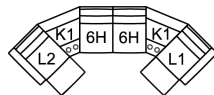

61 Sofa Power Recliner w/
Power Headrest
L6 Sofa Power Recliner w/
Power Headrest & Power
Lumbar
86 x 41 x 43"
219 x 105 x 110 cm
IA: 66" / 168 cm

63 Loveseat Power Recliner
w/ Power Headrest
L7 Loveseat Power Recliner
w/ Power Headrest & Power
Lumbar
63 x 41 x 43"
161 x 105 x 110 cm
IA: 43" / 110 cm

66 RHF Power Recliner w/
Power Headrest
67 LHF Power Recliner w/
Power Headrest
33 x 41 x 43"
84 x 105 x 110 cm

68 Console Loveseat Power
Recliner w/ Power Headrest
L8 Console Loveseat Recliner
Power w/ Power Headrest &
Power Lumbar
77 x 41 x 43"
195 x 105 x 110 cm

POPULAR CONFIGURATIONS

L2/6H/9X/6H/L1
110 x 110"
280 x 280 cm

L2/6H/9X/K2/6H/L1
123 x 110"
313 x 280 cm

L2/K1/6H/6H/K1/L1
112 x 112"
285 x 285 cm

DIMENSIONS

Seat Depth: 21" / 55 cm
Seat Height: 21" / 53 cm
Arm Depth: 34" / 87 cm
Arm Height: 26" / 66 cm
Reclined Depth: 71" / 180 cm

Dimensions shown as Width x Depth x Height.

Dimensions are correct at the time of printing and are subject to change without notice. Actual measurements for each item may vary from what is shown here. Please allow up to a +/- 1 inch difference. Availability may vary by region.