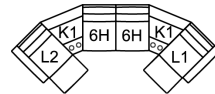

L1 RHF Pwr Recl Pwr/HR Pwr Lumbar
32 x 40 x 42"
82 x 101 x 107 cm

L2 LHF Pwr Recl Pwr/HR Pwr Lumbar
32 x 40 x 42"
82 x 101 x 107 cm

L3 Armless P/Recl Pwr/HR Pwr Lumbar
23 x 40 x 42"
59 x 101 x 107 cm

L6 Sofa Power Recliner w/ Power Headrest & Power Lumbar

L7 Loveseat Power Recliner w/ Power Headrest & Power Lumbar

L8 Console Loveseat Recliner Power w/ Power Headrest & Power Lumbar

L9 Wallhugger Power Recliner w/ Power Headrest & Power Lumbar

87 x 40 x 42"
221 x 101 x 107 cm
IA: 69" / 174 cm

POPULAR CONFIGURATIONS

L2/6H/9X/6H/L1
109 x 122"
277 x 310 cm

L2/6H/9X/K2/6H/L1
122 x 109"
310 x 277 cm

L2/K1/6H/6H/K1/L1
112 x 112"
285 x 285 cm

DIMENSIONS

Seat Depth: 20" / 52 cm
Seat Height: 19" / 49 cm
Arm Depth: 33" / 84 cm
Arm Height: 25" / 64 cm
Reclined Depth: 68" / 173 cm

Dimensions shown as Width x Depth x Height.

Dimensions are correct at the time of printing and are subject to change without notice. Actual measurements for each item may vary from what is shown here. Please allow up to a +/- 1 inch difference. Availability may vary by region.