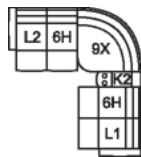

L1 RHF Pwr Recl Pwr/HR Pwr Lumbar
32 x 40 x 42"
82 x 101 x 107 cm

L2 LHF Pwr Recl Pwr/HR Pwr Lumbar
32 x 40 x 42"
82 x 101 x 107 cm

L3 Armless P/Recl Pwr/HR Pwr Lumbar
23 x 40 x 42"
59 x 101 x 107 cm

L6 Sofa Power Recliner w/ Power Headrest & Power Lumbar

L7 Loveseat Power Recliner w/ Power Headrest & Power Lumbar

L8 Console Loveseat Recliner Power w/ Power Headrest & Power Lumbar

L9 Wallhugger Power Recliner w/ Power Headrest & Power Lumbar

87 x 40 x 42"
221 x 101 x 107 cm
IA: 69" / 174 cm

POPULAR CONFIGURATIONS

L2/6H/9X/6H/L1
109 x 122"
277 x 310 cm

L2/6H/9X/K2/6H/L1
122 x 109"
310 x 277 cm

L2/K1/6H/6H/K1/L1
112 x 112"
285 x 285 cm

DIMENSIONS

Seat Depth: 20" / 52 cm
Seat Height: 19" / 49 cm
Arm Depth: 33" / 84 cm
Arm Height: 25" / 64 cm
Reclined Depth: 68" / 173 cm

Dimensions shown as Width x Depth x Height.

Dimensions are correct at the time of printing and are subject to change without notice. Actual measurements for each item may vary from what is shown here. Please allow up to a +/- 1 inch difference. Availability may vary by region.