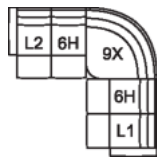

9X Corner Curve Large
54 x 54 x 42"
138 x 138 x 107 cm

K0 Wedge w/Storage
17 x 40 x 37"
42 x 101 x 94 cm

K1 Wedge 45 Degree w/Storage
36 x 38 x 37"
91 x 96 x 94 cm

K2 Console w/Storage
13 x 40 x 37"
34 x 101 x 94 cm

L1 RHF Pwr Recl Pwr/HR Pwr Lumbar
32 x 40 x 42"
82 x 101 x 107 cm

L2 LHF Pwr Recl Pwr/HR Pwr Lumbar
32 x 40 x 42"
82 x 101 x 107 cm

L3 Armless P/Recl Pwr/HR Pwr Lumbar
23 x 40 x 42"
59 x 101 x 107 cm

L6 Sofa Power Recliner w/ Power Headrest & Power Lumbar

L7 Loveseat Power Recliner w/ Power Headrest & Power Lumbar

L8 Console Loveseat Recliner Power w/ Power Headrest & Power Lumbar

L9 Wallhugger Power Recliner w/ Power Headrest & Power Lumbar

87 x 40 x 42"
221 x 101 x 107 cm
IA: 69" / 174 cm

POPULAR CONFIGURATIONS

L2/6H/9X/6H/L1
109 x 122"
277 x 310 cm

L2/6H/9X/K2/6H/L1
122 x 109"
310 x 277 cm

L2/K1/6H/6H/K1/L1
112 x 112"
285 x 285 cm

DIMENSIONS

Seat Depth: 20" / 52 cm
Seat Height: 19" / 49 cm
Arm Depth: 33" / 84 cm
Arm Height: 25" / 64 cm
Reclined Depth: 68" / 173 cm