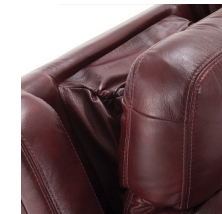

BLACK LED CUP HOLDER

POWER HEADREST

POWER BUTTON WITH USB CHARGER

MEMORY FOAM

OPTIONS

- Standard Power Mechanism
- Zero Gravity Recline Option
- Black LED Cup Holder
- Stainless Steel Cup Holder
- Antique Brass Cup Holder
- Matte Black Cupholder
- Metal Table With Grommet
- Black Table With Grommet
- Grommet Only

FRAME

All Palliser frames are constructed from engineered wood products, hardwood or softwood; joints are pinned and glued for uniformity and strength.

SEATING COMFORT

Semi-attached back cushions with fibre filling
 Full, chaise-style seat cushions with high-resiliency, high density foam core in polyester wrap
 Back Suspension: 100% premium elastic webbing to provide consistent comfort and support.
 Seat Suspension: Heavy gauge sinuous springs, engineered to provide premium comfort and endurance.

FUNCTION

Power Lumbar
 Power recline and power headrest with brushed metal switch and USB charging

COVERS

Fabrics, excluding Accent Fabrics
 Leather
 Leather Alternative
 Leather Match

10 Armless Chair
23 x 40 x 42"
59 x 101 x 107 cm