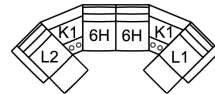

9X Corner Curve Large
54 x 54 x 42"
138 x 138 x 107 cm

K0 Wedge w/Storage
17 x 40 x 37"
42 x 101 x 94 cm

K1 Wedge 45 Degree w/Storage
36 x 38 x 37"
91 x 96 x 94 cm

K2 Console w/Storage
13 x 40 x 37"
34 x 101 x 94 cm

L1 RHF Pwr Recl Pwr/HR Pwr Lumbar
32 x 40 x 42"
82 x 101 x 107 cm

L2 LHF Pwr Recl Pwr/HR Pwr Lumbar
32 x 40 x 42"
82 x 101 x 107 cm

L3 Armless P/Recl Pwr/HR Pwr Lumbar
23 x 40 x 42"
59 x 101 x 107 cm

L6 Sofa Power Recliner w/ Power Headrest & Power Lumbar
L7 Loveseat Power Recliner w/ Power Headrest & Power Lumbar
L8 Console Loveseat Recliner Power w/ Power Headrest & Power Lumbar
L9 Wallhugger Power Recliner w/ Power Headrest & Power Lumbar
87 x 40 x 42"
221 x 101 x 107 cm
IA: 69" / 174 cm

POPULAR CONFIGURATIONS

L2/6H/9X/6H/L1
109 x 122"
277 x 310 cm

L2/6H/9X/K2/6H/L1
122 x 109"
310 x 277 cm

L2/K1/6H/6H/K1/L1
112 x 112"
285 x 285 cm

DIMENSIONS

Seat Depth: 20" / 52 cm
Seat Height: 19" / 49 cm
Arm Depth: 33" / 84 cm
Arm Height: 25" / 64 cm
Reclined Depth: 68" / 173 cm

Dimensions shown as Width x Depth x Height.

Dimensions are correct at the time of printing and are subject to change without notice. Actual measurements for each item may vary from what is shown here. Please allow up to a +/- 1 inch difference. Availability may vary by region.