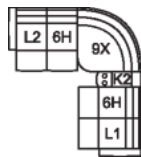

9X Corner Curve Large
54 x 54 x 42"
138 x 138 x 107 cm

K0 Wedge w/Storage
17 x 40 x 37"
42 x 101 x 94 cm

K1 Wedge 45 Degree w/Storage
36 x 38 x 37"
91 x 96 x 94 cm

K2 Console w/Storage
13 x 40 x 37"
34 x 101 x 94 cm

L1 RHF Pwr Recl Pwr/HR Pwr Lumbar
32 x 40 x 42"
82 x 101 x 107 cm

L2 LHF Pwr Recl Pwr/HR Pwr Lumbar
32 x 40 x 42"
82 x 101 x 107 cm

L3 Armless P/Recl Pwr/HR Pwr Lumbar
23 x 40 x 42"
59 x 101 x 107 cm

L6 Sofa Power Recliner w/ Power Headrest & Power Lumbar
L7 Loveseat Power Recliner w/ Power Headrest & Power Lumbar
L8 Console Loveseat Recliner Power w/ Power Headrest & Power Lumbar
L9 Wallhugger Power Recliner w/ Power Headrest & Power Lumbar
87 x 40 x 42"
221 x 101 x 107 cm
IA: 69" / 174 cm

POPULAR CONFIGURATIONS

L2/6H/9X/6H/L1
109 x 122"
277 x 310 cm

L2/6H/9X/K2/6H/L1
122 x 109"
310 x 277 cm

L2/K1/6H/6H/K1/L1
112 x 112"
285 x 285 cm

DIMENSIONS

Seat Depth: 20" / 52 cm
Seat Height: 19" / 49 cm
Arm Depth: 33" / 84 cm
Arm Height: 25" / 64 cm
Reclined Depth: 68" / 173 cm

Dimensions shown as Width x Depth x Height.

Dimensions are correct at the time of printing and are subject to change without notice. Actual measurements for each item may vary from what is shown here. Please allow up to a +/- 1 inch difference. Availability may vary by region.