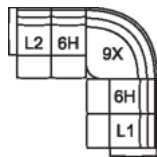

9X Corner Curve Large
54 x 54 x 42"
138 x 138 x 107 cm

K0 Wedge w/Storage
17 x 40 x 37"
42 x 101 x 94 cm

K1 Wedge 45 Degree w/Storage
36 x 38 x 37"
91 x 96 x 94 cm

K2 Console w/Storage
13 x 40 x 37"
34 x 101 x 94 cm

L1 RHF Pwr Recl Pwr/HR Pwr Lumbar
32 x 40 x 42"
82 x 101 x 107 cm

L2 LHF Pwr Recl Pwr/HR Pwr Lumbar
32 x 40 x 42"
82 x 101 x 107 cm

L3 Armless P/Recl Pwr/HR Pwr Lumbar
23 x 40 x 42"
59 x 101 x 107 cm

L6 Sofa Power Recliner w/ Power Headrest & Power Lumbar
L7 Loveseat Power Recliner w/ Power Headrest & Power Lumbar
L8 Console Loveseat Recliner Power w/ Power Headrest & Power Lumbar
L9 Wallhugger Power Recliner w/ Power Headrest & Power Lumbar
87 x 40 x 42"
221 x 101 x 107 cm
IA: 69" / 174 cm

POPULAR CONFIGURATIONS

L2/6H/9X/6H/L1
109 x 122"
277 x 310 cm

L2/6H/9X/K2/6H/L1
122 x 109"
310 x 277 cm

L2/K1/6H/6H/K1/L1
112 x 112"
285 x 285 cm

DIMENSIONS

Seat Depth: 20" / 52 cm
Seat Height: 19" / 49 cm
Arm Depth: 33" / 84 cm
Arm Height: 25" / 64 cm
Reclined Depth: 68" / 173 cm

Dimensions shown as Width x Depth x Height.

Dimensions are correct at the time of printing and are subject to change without notice. Actual measurements for each item may vary from what is shown here. Please allow up to a +/- 1 inch difference. Availability may vary by region.