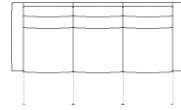

FUNCTION

Power Lumbar
Power recline and power headrest with brushed metal switch and USB charging

COVERS

Leather
Fabric

10 Armless Chair
23 x 40 x 42"
59 x 101 x 107 cm

31 Wallhugger Power Recliner w/ Power Headrest
40 x 40 x 42"
101 x 101 x 107 cm
IA: 22" / 56 cm

61 Sofa Power Recliner w/ Power Headrest
87 x 40 x 42"
221 x 101 x 107 cm
IA: 69" / 174 cm

63 Loveseat Power Recliner w/ Power Headrest
64 x 40 x 42"
163 x 101 x 107 cm
IA: 45" / 115 cm

66 RHF Power Recliner w/ Power Headrest
32 x 40 x 42"
82 x 101 x 107 cm

67 LHF Power Recliner w/ Power Headrest
32 x 40 x 42"
82 x 101 x 107 cm

68 Console Loveseat Power Recliner w/ Power Headrest
77 x 40 x 42"
196 x 101 x 107 cm

6H Armless Power Recliner w/ Power Headrest
23 x 40 x 42"
59 x 101 x 107 cm

POPULAR CONFIGURATIONS

L2/6H/9X/6H/L1
109 x 122"
277 x 310 cm

L2/6H/9X/K2/6H/L1
122 x 109"
310 x 277 cm

L2/K1/6H/6H/K1/L1
112 x 112"
285 x 285 cm

DIMENSIONS

Seat Depth: 20" / 52 cm
Seat Height: 19" / 49 cm
Arm Depth: 33" / 84 cm
Arm Height: 25" / 64 cm
Reclined Depth: 68" / 173 cm