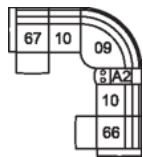

51 Sofa Recliner  
61 Power Sofa Recliner  
84 x 39 x 41"  
214 x 100 x 105 cm  
IA: 64" / 162 cm

53 Loveseat Recliner  
63 Loveseat Recliner Power  
62 x 39 x 41"  
158 x 100 x 105 cm  
IA: 42" / 106 cm

58 Loveseat Console  
68 Loveseat Console Pwr  
75 x 39 x 41"  
191 x 100 x 105 cm

A2 Storage Console  
13 x 39 x 36"  
34 x 100 x 91 cm

32 Rocker Recliner Chair  
31 Wallhugger Recliner Pwr  
33 Swivel Rocker Recliner Chair  
35 Wallhugger Recliner Chair  
39 Power Rocker Recliner  
38 x 39 x 41"  
97 x 100 x 105 cm  
IA: 17" / 42 cm

## POPULAR CONFIGURATIONS

67/10/09/10/66  
101 x 101"  
257 x 257 cm

67/10/09/A2/10/66  
114 x 101"  
290 x 257 cm

## DIMENSIONS

Seat Depth: 21" / 54 cm  
Seat Height: 19" / 50 cm  
Arm Depth: 35" / 89 cm  
Arm Height: 26" / 66 cm  
Reclined Depth: 65" / 166 cm

Dimensions shown as Width x Depth x Height.

Dimensions are correct at the time of printing and are subject to change without notice. Actual measurements for each item may vary from what is shown here. Please allow up to a +/- 1 inch difference. Availability may vary by region.