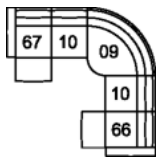

51 Sofa Recliner  
61 Power Sofa Recliner  
84 x 39 x 41"  
214 x 100 x 105 cm  
IA: 64" / 162 cm

53 Loveseat Recliner  
63 Loveseat Recliner Power  
62 x 39 x 41"  
158 x 100 x 105 cm  
IA: 42" / 106 cm

58 Loveseat Console  
68 Loveseat Console Pwr  
75 x 39 x 41"  
191 x 100 x 105 cm

A2 Storage Console  
13 x 39 x 36"  
34 x 100 x 91 cm

32 Rocker Recliner Chair  
31 Wallhugger Recliner Pwr  
33 Swivel Rocker Recliner Chair  
35 Wallhugger Recliner Chair  
39 Power Rocker Recliner  
38 x 39 x 41"  
97 x 100 x 105 cm  
IA: 17" / 42 cm

## POPULAR CONFIGURATIONS

67/10/09/10/66  
101 x 101"  
257 x 257 cm

67/10/09/A2/10/66  
114 x 101"  
290 x 257 cm

## DIMENSIONS

Seat Depth: 21" / 54 cm  
Seat Height: 19" / 50 cm  
Arm Depth: 35" / 89 cm  
Arm Height: 26" / 66 cm  
Reclined Depth: 65" / 166 cm

Dimensions shown as Width x Depth x Height.

Dimensions are correct at the time of printing and are subject to change without notice. Actual measurements for each item may vary from what is shown here. Please allow up to a +/- 1 inch difference. Availability may vary by region.