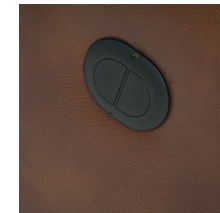

STANDARD  
PREMIUM FOAM

STAINLESS STEEL  
CUPHOLDER

LATCH FOR  
MANUAL RECLINE

POWER TOGGLE  
SWITCH

### OPTIONS

Matte Black Cupholder  
Stainless Steel Cup Holder  
Antique Brass Cup Holder  
Black LED Cup Holder  
Metal Table With Grommet  
Black Table With Grommet  
Grommet Only

### FUNCTION

Manual recline with pull latch  
Power recline with toggle switch