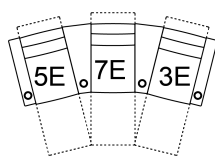

**7E RHF Wedge Arm Power Recliner**  
39 x 40 x 43"  
98 x 102 x 110 cm

**8E Armless Power Recliner**  
23 x 40 x 43"  
59 x 102 x 110 cm

**9E LHF Wedge Arm Power Recliner**  
39 x 40 x 43"  
98 x 102 x 110 cm

## POPULAR CONFIGURATIONS

**1E/3E/3E**  
101 x 40"  
257 x 102 cm

**5E/7E/3E**  
113 x 47"  
288 x 120 cm

**1E/3E/3E/3E**  
132 x 40"  
336 x 102 cm

**5E/7E/7E/3E**  
148 x 54"  
376 x 138 cm

SKU 4R/4E and 8R/8E are intended to only be used adjacent to skus with arms. If connected to an armless side, there could be gaps.

## DIMENSIONS

Seat Depth: 22" / 56 cm  
Seat Height: 20" / 52 cm  
Arm Depth: 35" / 90 cm  
Arm Height: 26" / 67 cm  
Reclined Depth: 69" / 174 cm

Dimensions shown as Width x Depth x Height.

Dimensions are correct at the time of printing and are subject to change without notice. Actual measurements for each item may vary from what is shown here. Please allow up to a +/- 1 inch difference. Availability may vary by region.