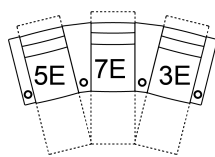

**7E RHF Wedge Arm Power Recliner**  
39 x 40 x 43"  
98 x 102 x 110 cm

**8E Armless Power Recliner**  
23 x 40 x 43"  
59 x 102 x 110 cm

**9E LHF Wedge Arm Power Recliner**  
39 x 40 x 43"  
98 x 102 x 110 cm

## POPULAR CONFIGURATIONS

**1E/3E/3E**  
101 x 40"  
257 x 102 cm

**5E/7E/3E**  
113 x 47"  
288 x 120 cm

**1E/3E/3E/3E**  
132 x 40"  
336 x 102 cm

**5E/7E/7E/3E**  
148 x 54"  
376 x 138 cm

SKU 4R/4E and 8R/8E are intended to only be used adjacent to skus with arms. If connected to an armless side, there could be gaps.

## DIMENSIONS

Seat Depth: 22" / 56 cm  
Seat Height: 20" / 52 cm  
Arm Depth: 35" / 90 cm  
Arm Height: 26" / 67 cm  
Reclined Depth: 69" / 174 cm

Dimensions shown as Width x Depth x Height.

Dimensions are correct at the time of printing and are subject to change without notice. Actual measurements for each item may vary from what is shown here. Please allow up to a +/- 1 inch difference. Availability may vary by region.