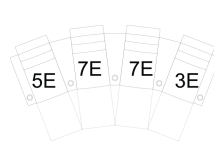

## POPULAR CONFIGURATIONS

**1E/3E/3E**  
101 x 40"  
257 x 102 cm

**5E/7E/3E**  
113 x 47"  
288 x 120 cm

**1E/3E/3E/3E**  
132 x 40"  
336 x 102 cm

**5E/7E/7E/3E**  
148 x 54"  
376 x 138 cm

SKU 4R/4E and 8R/8E are intended to only be used adjacent to skus with arms. If connected to an armless side, there could be gaps.

## DIMENSIONS

Seat Depth: 22" / 56 cm  
Seat Height: 20" / 52 cm  
Arm Depth: 35" / 90 cm  
Arm Height: 26" / 67 cm  
Reclined Depth: 69" / 174 cm

Dimensions shown as Width x Depth x Height.

Dimensions are correct at the time of printing and are subject to change without notice. Actual measurements for each item may vary from what is shown here. Please allow up to a +/- 1 inch difference. Availability may vary by region.