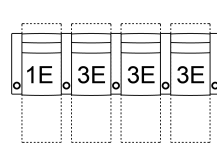

## POPULAR CONFIGURATIONS

**1E/3E/3E**  
101 x 40"  
257 x 102 cm

**5E/7E/3E**  
113 x 47"  
288 x 120 cm

**1E/3E/3E/3E**  
132 x 40"  
336 x 102 cm

**5E/7E/7E/3E**  
148 x 54"  
376 x 138 cm

SKU 4R/4E and 8R/8E are intended to only be used adjacent to skus with arms. If connected to an armless side, there could be gaps.

## DIMENSIONS

Seat Depth: 22" / 56 cm  
Seat Height: 20" / 52 cm  
Arm Depth: 35" / 90 cm  
Arm Height: 26" / 67 cm  
Reclined Depth: 69" / 174 cm

Dimensions shown as Width x Depth x Height.

Dimensions are correct at the time of printing and are subject to change without notice. Actual measurements for each item may vary from what is shown here. Please allow up to a +/- 1 inch difference. Availability may vary by region.