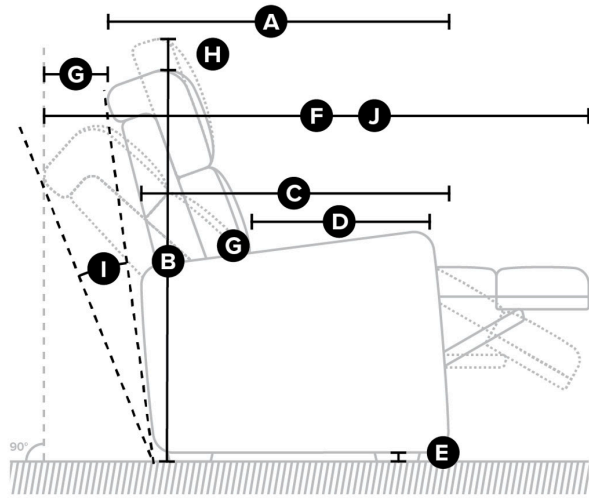

FLICKS

41416

FRAME

- All Palliser frames are constructed from engineered wood products, hardwood or softwood; joints are pinned and glued for uniformity and strength.

CHOOSE YOUR ACCESSORIES

- Extra Black Tray Table
- Extra Metal Tray Table
- Tablet Holder
- Wine Glass Holder
- LED Flex Light
- Battery Y-Cable
- HTS Sectional Connectors
- Black Table With Grommet
- Grommet Only
- Metal Table With Grommet

FLICKS

41416

DIMENSIONS

Side

All measurements in inches (in).

SKU	Description	A. Depth	B. Height	C. Arm Depth	D. Seat Depth	E. Ground Clearance	F. Full Recline Depth	G. Wall Clearance	I. Recline Angle
41416-1E	Recliner Power	42.0	43.0	37.0	21.0	2.0	68.5	12.7	120.0
41416-2E	LHF Power Recliner	42.0	43.0	37.0	21.0	2.0	68.5	12.7	120.0
41416-3E	RHF Power Recliner	42.0	43.0	37.0	21.0	2.0	68.5	12.7	120.0
41416-4E	Armless Loveseat Power Recline	42.0	43.0		21.0	2.0	68.5	12.7	120.0
41416-5E	LHF Power Recliner w/ RHF Wedge	42.0	43.0	37.0	21.0	2.0	68.5	12.7	120.0
41416-6E	RHF Power Recliner w/LHF Wedge	42.0	43.0	37.0	21.0	2.0	68.5	12.7	120.0
41416-7E	RHF Wedge Arm Power Recliner	42.0	43.0	37.0	21.0	2.0	68.5	12.7	120.0
41416-8E	Armless Power Recliner	42.0	43.0		21.0	2.0	68.5	12.7	120.0
41416-9E	LHF Wedge Arm Power Recliner	42.0	43.0	37.0	21.0	2.0	68.5	12.7	120.0