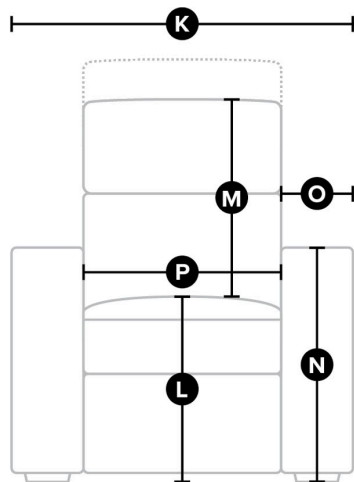

Dimensions shown as Width x Depth x Height. Dimensions are correct at the time of printing and are subject to change without notice. Actual measurements for each item may vary. Please allow up to a +/- 1 inch or 3 centimeter difference.

FLICKS

41416

DIMENSIONS

Side

All measurements in inches (in).

SKU	Description	A. Depth	B. Height	C. Arm Depth	D. Seat Depth	E. Ground Clearance	F. Full Recline Depth	G. Wall Clearance	I. Recline Angle
41416-1E	Recliner Power	42.0	43.0	37.0	21.0	2.0	68.5	12.7	120.0
41416-2E	LHF Power Recliner	42.0	43.0	37.0	21.0	2.0	68.5	12.7	120.0
41416-3E	RHF Power Recliner	42.0	43.0	37.0	21.0	2.0	68.5	12.7	120.0
41416-4E	Armless Loveseat Power Recline	42.0	43.0		21.0	2.0	68.5	12.7	120.0
41416-5E	LHF Power Recliner w/ RHF Wedge	42.0	43.0	37.0	21.0	2.0	68.5	12.7	120.0
41416-6E	RHF Power Recliner w/LHF Wedge	42.0	43.0	37.0	21.0	2.0	68.5	12.7	120.0
41416-7E	RHF Wedge Arm Power Recliner	42.0	43.0	37.0	21.0	2.0	68.5	12.7	120.0
41416-8E	Armless Power Recliner	42.0	43.0		21.0	2.0	68.5	12.7	120.0
41416-9E	LHF Wedge Arm Power Recliner	42.0	43.0	37.0	21.0	2.0	68.5	12.7	120.0

Front

All measurements in inches (in).

SKU	Description	K. Width	L. Seat Height From Floor	M. Height Of Back From Seat	N. Arm Height From Floor	O. Arm Width	P. Width Between Arms
41416-1E	Recliner Power	39.0	20.0	24.0	26.3	7.2	23.0
41416-2E	LHF Power Recliner	30.5	20.0	24.0	26.3	7.2	
41416-3E	RHF Power Recliner	30.5	20.0	24.0	26.3	7.2	
41416-4E	Armless Loveseat Power Recline	46.0	20.0	24.0			
41416-5E	LHF Power Recliner w/ RHF Wedge	46.0	20.0	24.0	26.3	14.5	23.0
41416-6E	RHF Power Recliner w/LHF Wedge	46.0	20.0	24.0	26.3	14.5	23.0
41416-7E	RHF Wedge Arm Power Recliner	38.5	20.0	24.0	26.3	14.5	
41416-8E	Armless Power Recliner	23.0	20.0	24.0			
41416-9E	LHF Wedge Arm Power Recliner	38.5	20.0	24.0	26.3	14.5	