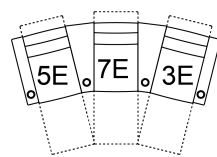

6E RHF Power Recliner w/ LHF Wedge Arm
46 x 40 x 43"
117 x 102 x 110 cm
IA: 23" / 59 cm

7E RHF Wedge Arm Power Recliner
39 x 40 x 43"
98 x 102 x 110 cm

8E Armless Power Recliner
23 x 40 x 43"
59 x 102 x 110 cm

9E LHF Wedge Arm Power Recliner
39 x 40 x 43"
98 x 102 x 110 cm

POPULAR CONFIGURATIONS

5E/7E/7E/3E
148 x 54"
376 x 138 cm

1E/3E/3E
101 x 40"
257 x 102 cm

5E/7E/3E
113 x 47"
288 x 120 cm

1E/3E/3E/3E
132 x 40"
336 x 102 cm

SKU 4R/4E and 8R/8E are intended to only be used adjacent to skus with arms. If connected to an armless side, there could be gaps.

DIMENSIONS

Seat Depth: 22" / 56 cm
Seat Height: 20" / 52 cm
Arm Depth: 35" / 90 cm
Arm Height: 26" / 67 cm
Reclined Depth: 69" / 174 cm

Dimensions shown as Width x Depth x Height.

Dimensions are correct at the time of printing and are subject to change without notice. Actual measurements for each item may vary from what is shown here. Please allow up to a +/- 1 inch difference. Availability may vary by region.