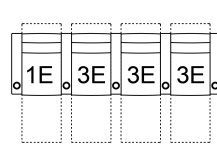

6R RHF Manual Recliner w/ LHF Wedge Arm
6E RHF Power Recliner w/ LHF Wedge Arm
 43 x 39 x 42"
 108 x 99 x 107 cm
 IA: 23" / 60 cm

7R RHF Wedge Arm Manual Recliner
7E RHF Wedge Arm Power Recliner
 36 x 39 x 42"
 91 x 99 x 107 cm

9R LHF Wedge Arm Manual Recliner
9E LHF Wedge Arm Power Recliner
 36 x 39 x 42"
 91 x 99 x 107 cm

POPULAR CONFIGURATIONS

1E/3E/3E
 96 x 38"
 244 x 97 cm

5E/7E/3E
 111 x 46"
 282 x 117 cm

1E/3E/3E/3E
 126 x 38"
 321 x 97 cm

5E/7E/7E/3E
 147 x 53"
 374 x 135 cm

SKU 4R/4E and 8R/8E are intended to only be used adjacent to skus with arms. If connected to an armless side, there could be gaps.

DIMENSIONS

Seat Depth: 22" / 57 cm
 Seat Height: 21" / 52 cm
 Arm Depth: 35" / 88 cm
 Arm Height: 26" / 66 cm
 Reclined Depth: 67" / 171 cm