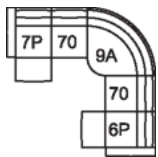

FUNCTION

Power recline and power headrest with brushed metal switch and USB charging

COVERS

- Leather
- Fabric

17 RHF Stationary Nest
18 LHF Stationary Nest
58 x 41 x 32"
148 x 105 x 82 cm

31 Wallhugger Power Recliner
w/ Power Headrest
43 x 41 x 32"
110 x 105 x 82 cm
IA: 25" / 63 cm

6H Armless Power Recliner
w/ Power Headrest
34 x 41 x 32"
87 x 105 x 82 cm

70 Armless Chair
34 x 41 x 32"
87 x 105 x 82 cm

9A Corner Square w Movable
HeadR
47 x 47 x 32"
119 x 119 x 82 cm

C3 RHF PWR Reclining
Chaise
C4 LHF PWR Reclining
Chaise
43 x 64 x 32"
110 x 162 x 82 cm

K3 Console with Storage
13 x 39 x 26"
34 x 98 x 67 cm

6P RHF Power Recliner w/
Power Headrest
7P LHF Power Recliner w/
Power Headrest
43 x 41 x 32"
109 x 105 x 82 cm

POPULAR CONFIGURATIONS

7P/70/9A/70/6P
123 x 123"
313 x 313 cm

DIMENSIONS

Seat Depth: 23" / 59 cm
Seat Height: 19" / 49 cm
Arm Depth: 39" / 100 cm
Arm Height: 24" / 62 cm
Reclined Depth: 63" / 161 cm

Dimensions shown as Width x Depth x Height.

Dimensions are correct at the time of printing and are subject to change without notice. Actual measurements for each item may vary from what is shown here. Please allow up to a +/- 1 inch difference. Availability may vary by region.