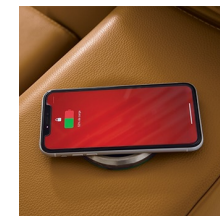

ADJUSTABLE  
HEADREST

STANDARD  
PREMIUM FOAM

WIRELESS  
CHARGING

SWIVEL LAPTOP  
TABLE

**OPTIONS**

- Swivel Table
- Black LED Cup Holder
- Stainless Steel Cup Holder
- Antique Brass Cup Holder
- Matte Black Cupholder
- Metal Table With Grommet
- Black Table With Grommet
- Grommet Only
- Wireless Charger

**FRAME**

All Palliser frames are constructed from engineered wood products, hardwood or softwood; joints are pinned and glued for uniformity and strength.

**SEATING COMFORT**

Attached seat cushions feature a high-resiliency, high density foam core with a polyester wrap  
 Tight back cushions with high-quality foam core in polyester wrap  
 Back Suspension: 100% premium elastic webbing to provide consistent comfort and support.  
 Seat Suspension: 100% premium elastic webbing, engineered to provide consistent comfort and endurance.