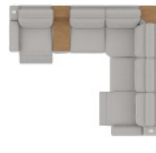

5W/F2/S2/19/S2/4W
144 x 128"
366 x 326 cm