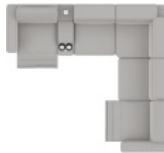

70 Armless Chair
33 x 41 x 31"
83 x 105 x 79 cm

9A corner sq/movable headrests
44 x 44 x 31"
111 x 111 x 79 cm

K3 Console with Storage
13 x 40 x 20"
34 x 102 x 51 cm

13 RHF Stationary Sectional End
14 LHF Stationary Sectional End
41 x 41 x 31"
105 x 105 x 79 cm

S7 RHF Stat Storage Chaise Wide
S8 LHF Stat Storage Chaise Wide
41 x 63 x 31"
105 x 161 x 79 cm

POPULAR CONFIGURATIONS

14/70/9A/27
117 x 115"
298 x 293 cm

7P/2P/9A/27
117 x 115"
298 x 293 cm

7P/2P/9A/70/S7
117 x 117"
298 x 298 cm

7P/K3/70/9A/70/6P
117 x 117"
298 x 298 cm

DIMENSIONS

Seat Depth: 23" / 58 cm
Seat Height: 19" / 48 cm
Arm Depth: 39" / 98 cm
Arm Height: 26" / 66 cm
Reclined Depth: 84" / 213 cm

Dimensions shown as Width x Depth x Height.