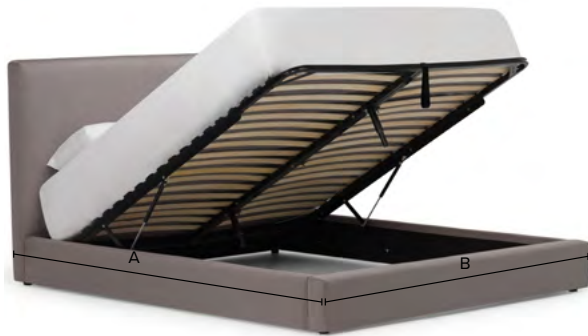

A Bed Opening Length

- Full .....77"
- Queen .....82"
- King .....82"
- California King .....86"

B Bed Opening Width

- Full .....55"
- Queen .....61"
- King .....77"
- California King .....73"

C Side Rail Depth

- Full .....3"
- Queen .....3"
- King .....3"
- California King .....3"

D Bed Width

- Full .....61"
- Queen .....67"
- King .....83"
- California King .....79"

E Headboard Height Options

- Complete Bed
  39", 49"
- Headboard Only
  38", 48"

F Leg Height

1"

G Footboard Depth

5"

H Ground To Top Of Footboard

11"

I Ground To Top Of Slat

9.5"

J Bed Length

- Full .....87"
- Queen .....92"
- King .....92"
- California King .....96"

K Lift Height

- Full .....37"
- Queen .....40"
- King .....40"
- California King .....42"

Dimensions shown as Width x Depth x Height.

Dimensions are correct at the time of printing and are subject to change without notice. Actual measurements for each item may vary from what is shown here.

Please allow up to a +/- 1 inch difference. Availability may vary by region.