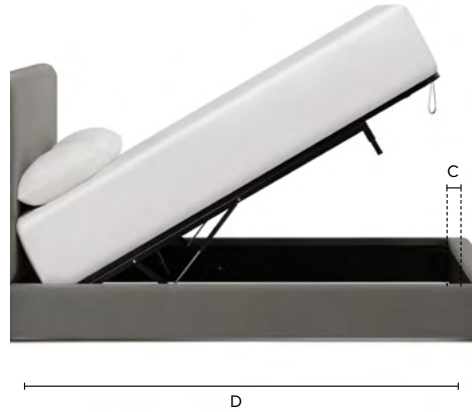

Illustrative image shown only for lift bed dimensions purposes, refer to bed style in previous pages.

A Bed Opening Length

- Full .....77"
- Queen .....82"
- King .....82"
- California King .....86"

B Bed Opening Width

- Full .....55"
- Queen .....61"
- King .....77"
- California King .....73"

C Side Rail Depth

- Full .....3"
- Queen .....3"
- King .....3"
- California King .....3"

D Bed Width

- Full .....61"
- Queen .....67"
- King .....83"
- California King .....79"

E Headboard Height Options

- Complete Bed
  49", 59"
- Headboard Only
  48", 58"

F Leg Height

1"

G Footboard Depth

5"

H Ground To Top Of Footboard

11"

I Ground To Top Of Slat

9.5"

J Bed Length

- Full .....85"
- Queen .....90"
- King .....90"
- California King .....94"

K Lift Height

- Full .....37"
- Queen .....40"
- King .....40"
- California King .....42"

Dimensions shown as Width x Depth x Height.

Dimensions are correct at the time of printing and are subject to change without notice. Actual measurements for each item may vary from what is shown here.

Please allow up to a +/- 1 inch difference. Availability may vary by region.