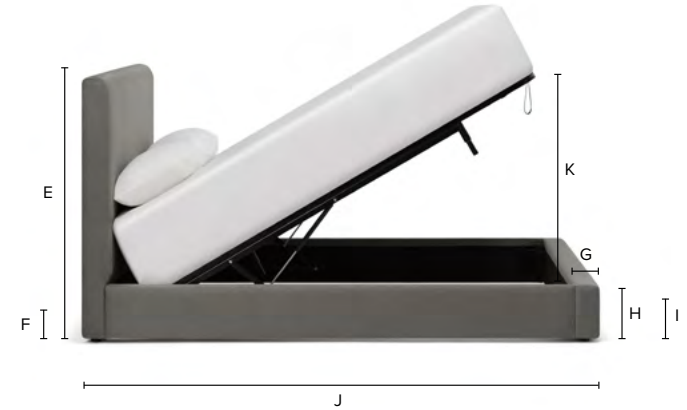

11"

J Bed Length

- Full85"
- Queen90"
- King90"
- California King94"

Dimensions shown as Width x Depth x Height.

Dimensions are correct at the time of printing and are subject to change without notice. Actual measurements for each item may vary from what is shown here.

Please allow up to a +/- 1 inch difference. Availability may vary by region.

Illustrative image shown only for lift bed dimensions purposes, refer to bed style in previous pages.

A Bed Opening Length

- Full77"
- Queen82"
- King82"
- California King86"