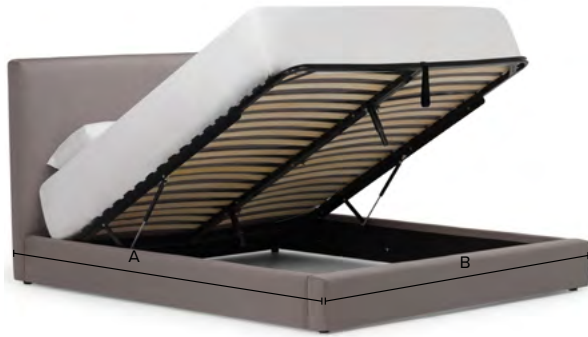

11"

J Bed Length

- Full85"
- Queen90"
- King90"
- California King94"

Dimensions shown as Width x Depth x Height.

Dimensions are correct at the time of printing and are subject to change without notice. Actual measurements for each item may vary from what is shown here.

Please allow up to a +/- 1 inch difference. Availability may vary by region.

Illustrative image shown only for lift bed dimensions purposes, refer to bed style in previous pages.

A Bed Opening Length

- Full77"
- Queen82"
- King82"
- California King86"