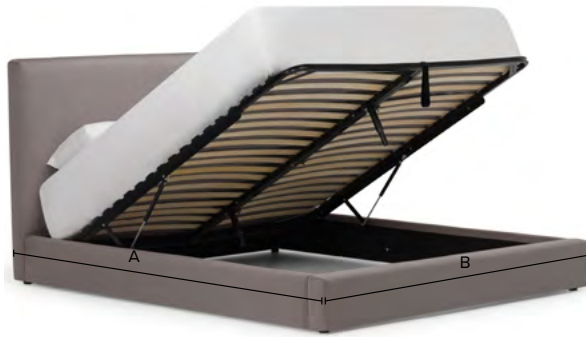

11"

J Bed Length

- Full85"
- Queen90"
- King90"
- California King94"

Dimensions shown as Width x Depth x Height.

Dimensions are correct at the time of printing and are subject to change without notice. Actual measurements for each item may vary from what is shown here.

Please allow up to a +/- 1 inch difference. Availability may vary by region.

Illustrative image shown only for lift bed dimensions purposes, refer to bed style in previous pages.

A Bed Opening Length

- Full77"
- Queen82"
- King82"
- California King86"