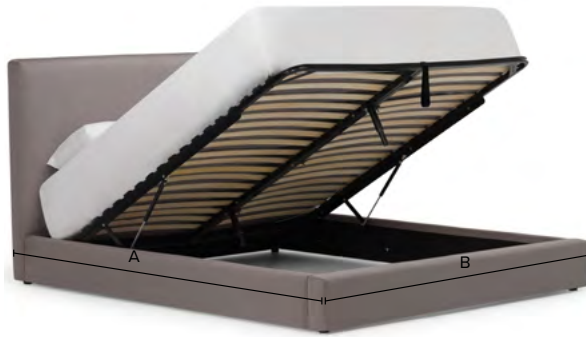

Illustrative image shown only for lift bed dimensions purposes, refer to bed style in previous pages.

A Bed Opening Length

- Full .....77"
- Queen .....82"
- King .....82"
- California King .....86"

B Bed Opening Width

- Full .....55"
- Queen .....61"
- King .....77"
- California King .....73"

C Side Rail Depth

- Full .....3"
- Queen .....3"
- King .....3"
- California King .....3"

D Bed Width

- Full .....61"
- Queen .....67"
- King .....83"
- California King .....79"

E Headboard Height

- Complete Bed 39"
- Headboard Only 38"

F Leg Height

1"

G Footboard Depth

5"

H Ground To Top Of Footboard

11"

I Ground To Top Of Slat

9.5"

J Bed Length

- Full .....87"
- Queen .....92"
- King .....92"
- California King .....96"

K Lift Height

- Full .....37"
- Queen .....40"
- King .....40"
- California King .....42"

Dimensions shown as Width x Depth x Height.

Dimensions are correct at the time of printing and are subject to change without notice. Actual measurements for each item may vary from what is shown here.

Please allow up to a +/- 1 inch difference. Availability may vary by region.