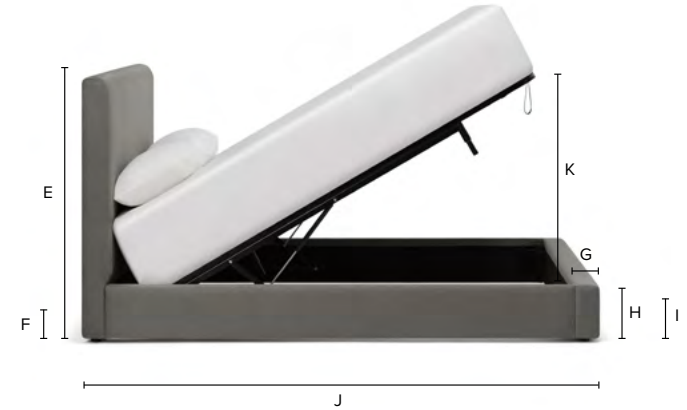

Illustrative image shown only for lift bed dimensions purposes, refer to bed style in previous pages.

A Bed Opening Length

- Full .....77"
- Queen .....82"
- King .....82"
- California King .....86"

B Bed Opening Width

- Full .....55"
- Queen .....61"
- King .....77"
- California King .....73"

C Side Rail Depth

- Full .....3"
- Queen .....3"
- King .....3"
- California King .....3"

D Bed Width

- Full .....61"
- Queen .....67"
- King .....83"
- California King .....79"

E Headboard Height

- Complete Bed 39"
- Headboard Only 38"

F Leg Height

1"

G Footboard Depth

5"

H Ground To Top Of Footboard

11"

I Ground To Top Of Slat

9.5"

J Bed Length

- Full .....90"
- Queen .....95"
- King .....95"
- California King .....99"

K Lift Height

- Full .....37"
- Queen .....40"
- King .....40"
- California King .....42"

Dimensions shown as Width x Depth x Height.

Dimensions are correct at the time of printing and are subject to change without notice. Actual measurements for each item may vary from what is shown here.

Please allow up to a +/- 1 inch difference. Availability may vary by region.