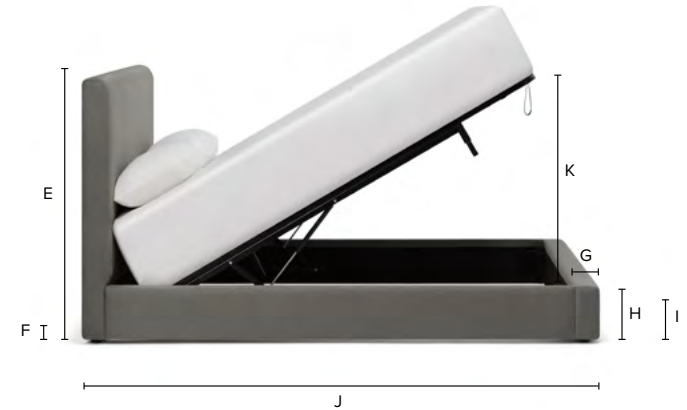

16"

**I Ground To Top Of Slat**

11"

**J Bed Length**

- Full .....87"
- Queen .....92"
- King .....92"
- California King .....96"

Dimensions shown as Width x Depth x Height.

Dimensions are correct at the time of printing and are subject to change without notice. Actual measurements for each item may vary from what is shown here.

Please allow up to a +/- 1 inch difference. Availability may vary by region.

Illustrative image shown only for lift bed dimensions purposes, refer to bed style in previous pages.

**A Bed Opening Length**