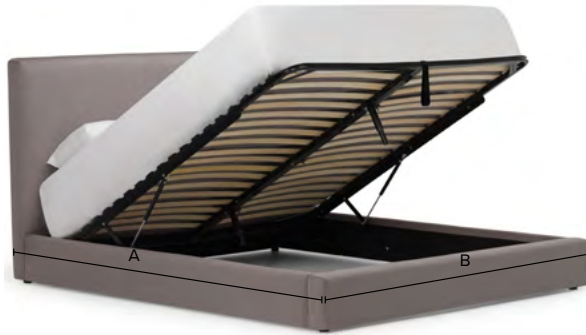

16"

**I Ground To Top Of Slat**

11"

**J Bed Length**

- Full .....87"
- Queen .....92"
- King .....92"
- California King .....96"

Dimensions shown as Width x Depth x Height.

Dimensions are correct at the time of printing and are subject to change without notice. Actual measurements for each item may vary from what is shown here.

Please allow up to a +/- 1 inch difference. Availability may vary by region.

Illustrative image shown only for lift bed dimensions purposes, refer to bed style in previous pages.

**A Bed Opening Length**