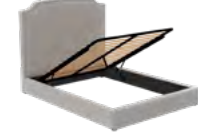

Q3, QL, QC 59" Complete Queen Bed w/ Gas Lift Rails, Footboard, Gas Lift Slats
67 x 92 x 59"
170 x 234 x 163 cm