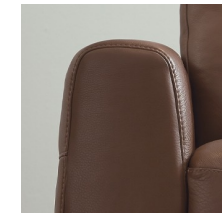

ARM CUSHIONS
PADDED WITH
FOAM