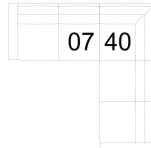

**04 Ottoman**  
26 x 18 x 18"  
67 x 46 x 46 cm

**08 RHF Loveseat**  
**07 LHF Loveseat**  
60 x 37 x 32"  
153 x 93 x 82 cm

**10 Armless Chair**  
26 x 37 x 32"  
67 x 93 x 82 cm

**14 Armless Loveseat**  
52 x 37 x 32"  
133 x 93 x 82 cm

**15 RHF Chaise**  
**16 LHF Chaise**  
34 x 57 x 32"  
87 x 145 x 82 cm

**40 RHF Sofa Split**  
**39 LHF Sofa Split**  
94 x 37 x 32"  
239 x 93 x 82 cm

**91 Apartment Sofa**  
79 x 37 x 32"  
201 x 93 x 82 cm  
IA: 64" / 163 cm

## POPULAR CONFIGURATIONS

**07/15**  
94 x 57"  
239 x 145 cm

**07/40**  
96 x 94"  
244 x 239 cm

## DIMENSIONS

Seat Depth: 21" / 55 cm  
Seat Height: 19" / 47 cm  
Arm Depth: 36" / 90 cm  
Arm Height: 24" / 61 cm

Dimensions shown as Width x Depth x Height.

Dimensions are correct at the time of printing and are subject to change without notice. Actual measurements for each item may vary from what is shown here. Please allow up to a +/- 1 inch difference. Availability may vary by region.