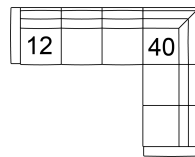

33 Swivel Chair
38 x 38 x 35"
97 x 97 x 89 cm
IA: 18" / 46 cm

35 RHF Corner Chaise
36 LHF Corner Chaise
84 x 38 x 34"
214 x 97 x 87 cm

40 RHF Sofa Split
39 LHF Sofa Split
89 x 38 x 34"
227 x 97 x 87 cm

62 Pushback Chair
39 x 38 x 37"
98 x 96 x 94 cm
IA: 21" / 54 cm

POPULAR CONFIGURATIONS

07/40
92 x 89"
234 x 227 cm

07/09/08
103 x 103"
262 x 262 cm

12/35
115 x 84"
293 x 214 cm

12/40
115 x 89"
293 x 227 cm

DIMENSIONS

Seat Depth: 21" / 54 cm
Seat Height: 18" / 46 cm
Arm Depth: 24" / 61 cm
Arm Height: 25" / 64 cm

Dimensions shown as Width x Depth x Height.

Dimensions are correct at the time of printing and are subject to change without notice. Actual measurements for each item may vary from what is shown here. Please allow up to a +/- 1 inch difference. Availability may vary by region.