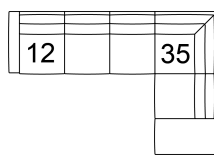

13 RHF Sofa
12 LHF Sofa
77 x 38 x 34"
196 x 97 x 87 cm

14 Armless Loveseat
46 x 38 x 34"
117 x 97 x 87 cm

15 RHF Chaise
16 LHF Chaise
30 x 60 x 34"
77 x 153 x 87 cm

22 Sofabed 60"
84 x 38 x 34"
214 x 97 x 87 cm
IA: 64" / 163 cm

33 Swivel Chair
38 x 38 x 35"
97 x 97 x 89 cm
IA: 18" / 46 cm

35 RHF Corner Chaise
36 LHF Corner Chaise
84 x 38 x 34"
214 x 97 x 87 cm

40 RHF Sofa Split
39 LHF Sofa Split
89 x 38 x 34"
227 x 97 x 87 cm

62 Pushback Chair
39 x 38 x 37"
98 x 96 x 94 cm
IA: 21" / 54 cm

POPULAR CONFIGURATIONS

07/40
92 x 89"
234 x 227 cm

07/09/08
103 x 103"
262 x 262 cm

12/35
115 x 84"
293 x 214 cm

12/40
115 x 89"
293 x 227 cm

DIMENSIONS

Seat Depth: 21" / 54 cm
Seat Height: 18" / 46 cm
Arm Depth: 24" / 61 cm
Arm Height: 25" / 64 cm

Dimensions shown as Width x Depth x Height.

Dimensions are correct at the time of printing and are subject to change without notice. Actual measurements for each item may vary from what is shown here. Please allow up to a +/- 1 inch difference. Availability may vary by region.