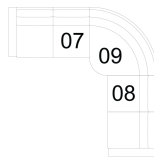

**22 Sofabed 60"**  
84 x 38 x 34"  
214 x 97 x 87 cm  
IA: 64" / 163 cm

**33 Swivel Chair**  
38 x 38 x 35"  
97 x 97 x 89 cm  
IA: 18" / 46 cm

**35 RHF Corner Chaise**  
**36 LHF Corner Chaise**  
84 x 38 x 34"  
214 x 97 x 87 cm

**40 RHF Sofa Split**  
**39 LHF Sofa Split**  
89 x 38 x 34"  
227 x 97 x 87 cm

**62 Pushback Chair**  
39 x 38 x 37"  
98 x 96 x 94 cm  
IA: 21" / 54 cm

POPULAR CONFIGURATIONS

**07/40**  
92 x 89"  
234 x 227 cm

**07/09/08**  
103 x 103"  
262 x 262 cm

**12/35**  
115 x 84"  
293 x 214 cm

**12/40**  
115 x 89"  
293 x 227 cm

DIMENSIONS

Seat Depth: 21" / 54 cm  
Seat Height: 18" / 46 cm  
Arm Depth: 24" / 61 cm  
Arm Height: 25" / 64 cm

Dimensions shown as Width x Depth x Height.

Dimensions are correct at the time of printing and are subject to change without notice. Actual measurements for each item may vary from what is shown here. Please allow up to a +/- 1 inch difference. Availability may vary by region.