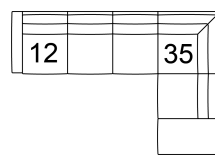

**22 Sofabed 60"**  
84 x 38 x 34"  
214 x 97 x 87 cm  
IA: 64" / 163 cm

**33 Swivel Chair**  
38 x 38 x 35"  
97 x 97 x 89 cm  
IA: 18" / 46 cm

**35 RHF Corner Chaise**  
**36 LHF Corner Chaise**  
84 x 38 x 34"  
214 x 97 x 87 cm

**40 RHF Sofa Split**  
**39 LHF Sofa Split**  
89 x 38 x 34"  
227 x 97 x 87 cm

**62 Pushback Chair**  
39 x 38 x 37"  
98 x 96 x 94 cm  
IA: 21" / 54 cm

POPULAR CONFIGURATIONS

**07/40**  
92 x 89"  
234 x 227 cm

**07/09/08**  
103 x 103"  
262 x 262 cm

**12/35**  
115 x 84"  
293 x 214 cm

**12/40**  
115 x 89"  
293 x 227 cm

DIMENSIONS

Seat Depth: 21" / 54 cm  
Seat Height: 18" / 46 cm  
Arm Depth: 24" / 61 cm  
Arm Height: 25" / 64 cm

Dimensions shown as Width x Depth x Height.

Dimensions are correct at the time of printing and are subject to change without notice. Actual measurements for each item may vary from what is shown here. Please allow up to a +/- 1 inch difference. Availability may vary by region.