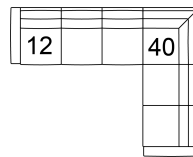

**22 Sofabed 60"**  
84 x 38 x 34"  
214 x 97 x 87 cm  
IA: 64" / 163 cm

**33 Swivel Chair**  
38 x 38 x 35"  
97 x 97 x 89 cm  
IA: 18" / 46 cm

**35 RHF Corner Chaise**  
**36 LHF Corner Chaise**  
84 x 38 x 34"  
214 x 97 x 87 cm

**40 RHF Sofa Split**  
**39 LHF Sofa Split**  
89 x 38 x 34"  
227 x 97 x 87 cm

**62 Pushback Chair**  
39 x 38 x 37"  
98 x 96 x 94 cm  
IA: 21" / 54 cm

POPULAR CONFIGURATIONS

**07/40**  
92 x 89"  
234 x 227 cm

**07/09/08**  
103 x 103"  
262 x 262 cm

**12/35**  
115 x 84"  
293 x 214 cm

**12/40**  
115 x 89"  
293 x 227 cm

DIMENSIONS

Seat Depth: 21" / 54 cm  
Seat Height: 18" / 46 cm  
Arm Depth: 24" / 61 cm  
Arm Height: 25" / 64 cm

Dimensions shown as Width x Depth x Height.

Dimensions are correct at the time of printing and are subject to change without notice. Actual measurements for each item may vary from what is shown here. Please allow up to a +/- 1 inch difference. Availability may vary by region.