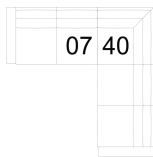

POPULAR CONFIGURATIONS

07/40
92 x 89"
234 x 227 cm