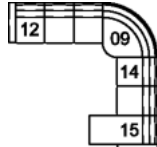

09 Corner Curve
46 x 46 x 33"
117 x 117 x 84 cm

10 Armless Chair
23 x 37 x 33"
59 x 94 x 84 cm

11 Corner Square
37 x 37 x 33"
94 x 94 x 84 cm

13 RHF Sofa
12 LHF Sofa
75 x 37 x 33"
191 x 94 x 84 cm

14 Armless Loveseat
45 x 37 x 33"
115 x 94 x 84 cm

15 RHF Chaise
16 LHF Chaise
31 x 62 x 33"
79 x 158 x 84 cm

19 RHF Bumper
20 LHF Bumper
55 x 42 x 33"
140 x 107 x 84 cm

40 RHF Sofa Split
39 LHF Sofa Split
89 x 37 x 33"
227 x 94 x 84 cm

74 Ottoman Rectangular
37 x 23 x 17"
94 x 59 x 44 cm

95 Chair w/2 Arms
39 x 37 x 33"
100 x 94 x 84 cm
IA: 22" / 56 cm

98 RHF Angled Loveseat
97 LHF Angled Loveseat
65 x 48 x 33"
166 x 122 x 84 cm

POPULAR CONFIGURATIONS

97/98
130 x 48"
331 x 122 cm

16/08
84 x 62"
214 x 158 cm

12/09/14/15
121 x 122"
308 x 310 cm

12/11/13
125 x 125"
318 x 318 cm

DIMENSIONS

Seat Depth: 22" / 56 cm
Seat Height: 19" / 47 cm
Arm Depth: 37" / 94 cm
Arm Height: 28" / 71 cm

Dimensions shown as Width x Depth x Height.