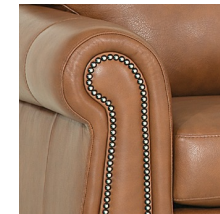

STANDARD
PREMIUM FOAM

ATTACHED SEAT
CUSHIONS

NAILHEAD
OPTION (SILVER,
BRONZE, TWO-
TONE)

TOP STITCHING
DETAIL

LEG

Espresso Wood Leg

FRAME

All Palliser frames are constructed from engineered wood products, hardwood or softwood; joints are pinned and glued for uniformity and strength.

SEATING COMFORT

Attached seat cushions feature a high-resiliency, high density foam core with a polyester wrap
Semi-attached back cushions with fibre filling
Back Suspension: Sinuous springs to provide premium comfort and support.
Seat Suspension: Heavy gauge sinuous springs, engineered to provide premium comfort and endurance.

FUNCTION

N/A

COVERS

Fabrics, excluding Accent Fabrics
Leather
Leather Alternative
Leather Match

01 Sofa
84 x 37 x 36"
214 x 94 x 92 cm
IA: 66" / 168 cm

03 Loveseat
62 x 37 x 36"
158 x 94 x 92 cm
IA: 44" / 112 cm