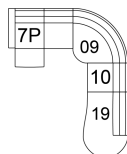

**74 Ottoman Rectangular**  
37 x 23 x 17"  
94 x 59 x 44 cm

**7P LHF Loveseat Power Recliner**  
55 x 40 x 38"  
140 x 102 x 97 cm

**8P RHF Loveseat Power Recliner**  
55 x 40 x 38"  
140 x 102 x 97 cm

**95 Chair w/2 Arms**  
38 x 38 x 34"  
97 x 97 x 87 cm  
IA: 24" / 61 cm

**98 RHF Angled Loveseat**  
**97 LHF Angled Loveseat**  
70 x 50 x 34"  
178 x 127 x 87 cm

POPULAR CONFIGURATIONS

**07/15**  
86 x 60"  
219 x 153 cm

**12/40**  
117 x 91"  
298 x 232 cm

**7P/09/10/19**  
104 x 136"  
265 x 346 cm

**7P/09/8P**  
104 x 104"  
265 x 265 cm

DIMENSIONS

Seat Depth: 21" / 54 cm  
Seat Height: 19" / 48 cm  
Arm Depth: 37" / 94 cm  
Arm Height: 24" / 60 cm

Dimensions shown as Width x Depth x Height.

Dimensions are correct at the time of printing and are subject to change without notice. Actual measurements for each item may vary from what is shown here. Please allow up to a +/- 1 inch difference. Availability may vary by region.