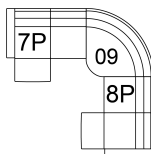

**74 Ottoman Rectangular**  
37 x 23 x 17"  
94 x 59 x 44 cm

**7P LHF Loveseat Power Recliner**  
55 x 40 x 38"  
140 x 102 x 97 cm

**8P RHF Loveseat Power Recliner**  
55 x 40 x 38"  
140 x 102 x 97 cm

**95 Chair w/2 Arms**  
38 x 38 x 34"  
97 x 97 x 87 cm  
IA: 24" / 61 cm

**98 RHF Angled Loveseat**  
**97 LHF Angled Loveseat**  
70 x 50 x 34"  
178 x 127 x 87 cm

POPULAR CONFIGURATIONS

**07/15**  
86 x 60"  
219 x 153 cm

**12/40**  
117 x 91"  
298 x 232 cm

**7P/09/10/19**  
104 x 136"  
265 x 346 cm

**7P/09/8P**  
104 x 104"  
265 x 265 cm

DIMENSIONS

Seat Depth: 21" / 54 cm  
Seat Height: 19" / 48 cm  
Arm Depth: 37" / 94 cm  
Arm Height: 24" / 60 cm

Dimensions shown as Width x Depth x Height.

Dimensions are correct at the time of printing and are subject to change without notice. Actual measurements for each item may vary from what is shown here. Please allow up to a +/- 1 inch difference. Availability may vary by region.