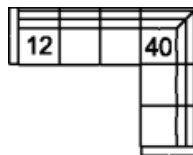

66 RHF Power Recliner
31 x 40 x 38"
79 x 102 x 97 cm

67 LHF Power Recliner
31 x 40 x 38"
79 x 102 x 97 cm

74 Ottoman Rectangular
37 x 23 x 17"
94 x 59 x 44 cm

7P LHF Loveseat Power Recliner
55 x 40 x 38"
140 x 102 x 97 cm

8P RHF Loveseat Power Recliner
55 x 40 x 38"
140 x 102 x 97 cm

95 Chair w/2 Arms
38 x 38 x 34"
97 x 97 x 87 cm
IA: 24" / 61 cm

98 RHF Angled Loveseat
97 LHF Angled Loveseat
70 x 50 x 34"
178 x 127 x 87 cm

POPULAR CONFIGURATIONS

97/98
196 x 50"
498 x 127 cm

12/40
117 x 91"
298 x 232 cm

7R/09/19
104 x 92"
265 x 234 cm

DIMENSIONS

Seat Depth: 21" / 54 cm
Seat Height: 19" / 48 cm
Arm Depth: 37" / 94 cm
Arm Height: 24" / 60 cm