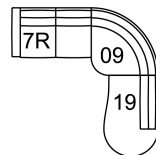

66 RHF Power Recliner
31 x 40 x 38"
79 x 102 x 97 cm

67 LHF Power Recliner
31 x 40 x 38"
79 x 102 x 97 cm

74 Ottoman Rectangular
37 x 23 x 17"
94 x 59 x 44 cm

7P LHF Loveseat Power Recliner
55 x 40 x 38"
140 x 102 x 97 cm

8P RHF Loveseat Power Recliner
55 x 40 x 38"
140 x 102 x 97 cm

95 Chair w/2 Arms
38 x 38 x 34"
97 x 97 x 87 cm
IA: 24" / 61 cm

98 RHF Angled Loveseat
97 LHF Angled Loveseat
70 x 50 x 34"
178 x 127 x 87 cm

POPULAR CONFIGURATIONS

97/98
196 x 50"
498 x 127 cm

12/40
117 x 91"
298 x 232 cm

7R/09/19
104 x 92"
265 x 234 cm

DIMENSIONS

Seat Depth: 21" / 54 cm
Seat Height: 19" / 48 cm
Arm Depth: 37" / 94 cm
Arm Height: 24" / 60 cm

Dimensions shown as Width x Depth x Height.

Dimensions are correct at the time of printing and are subject to change without notice. Actual measurements for each item may vary from what is shown here. Please allow up to a +/- 1 inch difference. Availability may vary by region.