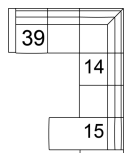

04 Ottoman
39 x 32 x 16"
100 x 82 x 41 cm

08 RHF Loveseat
07 LHF Loveseat
58 x 38 x 33"
148 x 97 x 84 cm

10 Armless Chair
26 x 38 x 33"
67 x 97 x 84 cm

11 Corner Square
38 x 38 x 33"
97 x 97 x 84 cm

13 RHF Sofa
12 LHF Sofa
84 x 38 x 33"
214 x 97 x 84 cm

14 Armless Loveseat
52 x 38 x 33"
133 x 97 x 84 cm

15 RHF Chaise
16 LHF Chaise
34 x 59 x 33"
86 x 150 x 84 cm

35 RHF Corner Chaise
36 LHF Corner Chaise
91 x 38 x 33"
232 x 97 x 84 cm

40 RHF Sofa Split
39 LHF Sofa Split
96 x 38 x 33"
244 x 97 x 84 cm

POPULAR CONFIGURATIONS

07/15
92 x 59"
234 x 150 cm

39/14/15
96 x 123"
244 x 313 cm

12/35
122 x 91"
310 x 232 cm

DIMENSIONS

Seat Depth: 24" / 60 cm
Seat Height: 19" / 47 cm
Arm Depth: 38" / 97 cm
Arm Height: 29" / 74 cm

Dimensions shown as Width x Depth x Height.

Dimensions are correct at the time of printing and are subject to change without notice. Actual measurements for each item may vary from what is shown here. Please allow up to a +/- 1 inch difference. Availability may vary by region.