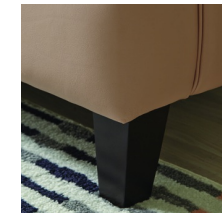

BARBARA 77575

PALLISER®

STANDARD
PREMIUM FOAM

ATTACHED SEAT
CUSHIONS

ESPRESSO WOOD
LEG

PIPING DETAIL

Please note that the following SKUs shown on this document have been discontinued: 15/16, 81
These will be removed as soon as possible.

LEG

Espresso Wood Leg

FRAME

All Palliser frames are constructed from engineered wood products, hardwood or softwood: joints are pinned and glued for uniformity and strength

SEATING COMFORT

Semi-attached back cushions with fibre filling
Tight seat cushions are engineered using multiple densities of high-resiliency, contour-cut foam
Back Suspension: 100% premium elastic webbing to provide consistent comfort and support.
Seat Suspension: 100% premium elastic webbing, engineered to provide consistent comfort and endurance.