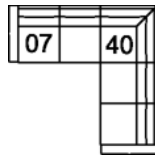

02 Chair
37 x 39 x 34"
94 x 100 x 87 cm
IA: 26" / 67 cm

03 Loveseat
64 x 39 x 34"
163 x 100 x 87 cm
IA: 53" / 135 cm

04 Ottoman
53 x 27 x 16"
135 x 69 x 41 cm

08 RHF Loveseat
07 LHF Loveseat
60 x 39 x 34"
153 x 100 x 87 cm

10 Armless Chair
29 x 39 x 34"
74 x 100 x 87 cm

13 RHF Sofa
12 LHF Sofa
86 x 39 x 34"
219 x 100 x 87 cm

40 RHF Sofa Split
39 LHF Sofa Split
96 x 39 x 34"
244 x 100 x 87 cm

91 Apartment Sofa
80 x 39 x 34"
204 x 100 x 87 cm
IA: 69" / 176 cm

POPULAR CONFIGURATIONS

12/40
125 x 96"
318 x 244 cm

16/08
92 x 58"
234 x 148 cm

07/40
99 x 96"
252 x 244 cm

DIMENSIONS

Seat Depth: 22" / 56 cm
Seat Height: 20" / 50 cm
Arm Depth: 27" / 69 cm
Arm Height: 24" / 60 cm

Dimensions shown as Width x Depth x Height.

Dimensions are correct at the time of printing and are subject to change without notice. Actual measurements for each item may vary from what is shown here. Please allow up to a +/- 1 inch difference. Availability may vary by region.