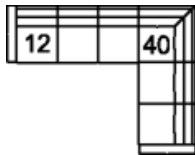

02 Chair
37 x 39 x 34"
94 x 100 x 87 cm
IA: 26" / 67 cm

03 Loveseat
64 x 39 x 34"
163 x 100 x 87 cm
IA: 53" / 135 cm

04 Ottoman
53 x 27 x 16"
135 x 69 x 41 cm

08 RHF Loveseat
07 LHF Loveseat
60 x 39 x 34"
153 x 100 x 87 cm

10 Armless Chair
29 x 39 x 34"
74 x 100 x 87 cm

13 RHF Sofa
12 LHF Sofa
86 x 39 x 34"
219 x 100 x 87 cm

40 RHF Sofa Split
39 LHF Sofa Split
96 x 39 x 34"
244 x 100 x 87 cm

91 Apartment Sofa
80 x 39 x 34"
204 x 100 x 87 cm
IA: 69" / 176 cm

POPULAR CONFIGURATIONS

12/40
125 x 96"
318 x 244 cm

16/08
92 x 58"
234 x 148 cm

07/40
99 x 96"
252 x 244 cm

DIMENSIONS

Seat Depth: 22" / 56 cm
Seat Height: 20" / 50 cm
Arm Depth: 27" / 69 cm
Arm Height: 24" / 60 cm

Dimensions shown as Width x Depth x Height.

Dimensions are correct at the time of printing and are subject to change without notice. Actual measurements for each item may vary from what is shown here. Please allow up to a +/- 1 inch difference. Availability may vary by region.