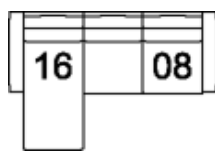

02 Chair
37 x 39 x 34"
94 x 100 x 87 cm
IA: 26" / 67 cm

03 Loveseat
64 x 39 x 34"
163 x 100 x 87 cm
IA: 53" / 135 cm

04 Ottoman
53 x 27 x 16"
135 x 69 x 41 cm

08 RHF Loveseat
07 LHF Loveseat
60 x 39 x 34"
153 x 100 x 87 cm

10 Armless Chair
29 x 39 x 34"
74 x 100 x 87 cm

13 RHF Sofa
12 LHF Sofa
86 x 39 x 34"
219 x 100 x 87 cm

40 RHF Sofa Split
39 LHF Sofa Split
96 x 39 x 34"
244 x 100 x 87 cm

91 Apartment Sofa
80 x 39 x 34"
204 x 100 x 87 cm
IA: 69" / 176 cm

POPULAR CONFIGURATIONS

12/40
125 x 96"
318 x 244 cm

16/08
92 x 58"
234 x 148 cm

07/40
99 x 96"
252 x 244 cm

DIMENSIONS

Seat Depth: 22" / 56 cm
Seat Height: 20" / 50 cm
Arm Depth: 27" / 69 cm
Arm Height: 24" / 60 cm

Dimensions shown as Width x Depth x Height.

Dimensions are correct at the time of printing and are subject to change without notice. Actual measurements for each item may vary from what is shown here. Please allow up to a +/- 1 inch difference. Availability may vary by region.