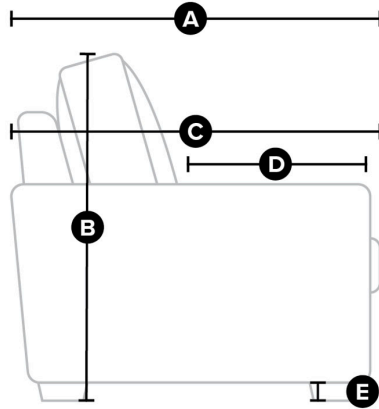

LAGUNA

77752

DIMENSIONS

Side

All measurements in inches (in).

SKU	Description	A. Depth	B. Height	C. Arm Depth	D. Seat Depth	E. Ground Clearance	F. Full Recline Depth	G. Wall Clearance
77752-01	Sofa	40.0	32.0	40.5	23.5	0.8		
77752-02	Chair	40.0	32.0	40.5	23.5	0.8		
77752-03	Loveseat	40.0	32.0	40.5		0.8		
77752-04	Ottoman	31.7	15.5	40.5		0.8		
77752-10	Armless Chair	40.0	32.0	40.5		0.8		
77752-11	Square Corner	40.0	32.0		35.5	0.8		
77752-15	Right-Hand Facing Chaise	63.7	32.0		35.5	0.8		
77752-16	Left-Hand Facing Chaise	63.7	32.0		23.5	0.8		
77752-19	Right-Hand Facing Bumper	40.0	32.0	40.5	23.5	0.8		
77752-20	Left-Hand Facing Bumper	40.0	32.0	40.5	23.5	0.8		
77752-33	Swivel Chair	40.0	32.0			0.8		
77752-39	Left-Hand Facing Sofa Split	40.0	32.0	40.5	23.5	0.8		
77752-40	Right-Hand Facing Sofa Split	40.0	32.0	40.5	23.5	0.8		
77752-4T	Storage Ottoman with Table	35.5	14.5	40.5	23.5	0.8		
77752-63	Storage Ottoman	35.5	15.5	40.5		0.8		
77752-81	Finished Armless Chair	40.0	32.0	40.5	23.5	0.8		
77752-88	Left-Hand Facing Chair	40.0	32.0	40.5	23.5	0.8		
77752-89	Right-Hand Facing Chair	40.0	32.0	40.5	23.5	0.8		
77752-90	Armless Apartment Sofa	40.0	32.0		23.5	0.8	26.5	8.0
77752-91	Apartment Sofa	40.0	32.0	40.0	23.5	0.8	26.5	8.0
77752-92	Left-Hand Facing Apartment Sofa	40.0	32.0	40.0	23.5	0.8	26.5	8.0
77752-93	Right-Hand Facing Apartment Sofa	40.0	32.0		23.5			
77752-9W	Curved Corner	47.5	32.0	40.5	23.5	0.8	26.5	8.0
77752-A1	Grande Sofa	40.0	32.0	40.5	23.5	0.8		
77752-D1	2 Seat Sofa	40.0	32.0	40.5	23.5	0.8		
77752-E1	POWER RECLINER	40.0	44.0		31.7	0.8	61.3	
77752-E2	Armless Power Recliner	40.0	44.0		23.5	0.8	61.3	
77752-E3	Right-Hand Facing Power Recliner	40.0	44.0	40.5	23.5	0.8	61.3	
77752-E4	Left-Hand Facing Power Recliner	40.0	44.0	40.5	50.0	0.8	61.3	
77752-G1	Finished Armless Swivel Chair	40.0	34.0	40.5	50.0	0.8