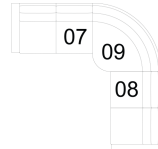

**40 RHF Sofa Split**  
**39 LHF Sofa Split**  
89 x 37 x 33"  
227 x 94 x 84 cm

**74 Ottoman Rectangular**  
37 x 23 x 17"  
94 x 59 x 44 cm

**95 Chair w/2 Arms**  
39 x 37 x 33"  
100 x 94 x 84 cm  
IA: 22" / 56 cm

**98 RHF Angled Loveseat**  
**97 LHF Angled Loveseat**  
65 x 48 x 33"  
166 x 122 x 84 cm

## POPULAR CONFIGURATIONS

**07/15**  
84 x 62"  
214 x 158 cm

**07/09/19**  
99 x 101"  
252 x 257 cm

**07/09/08**  
99 x 99"  
252 x 252 cm

**12/40**  
112 x 89"  
285 x 227 cm

## DIMENSIONS

Seat Depth: 22" / 56 cm  
Seat Height: 19" / 47 cm  
Arm Depth: 37" / 94 cm  
Arm Height: 28" / 71 cm

Dimensions shown as Width x Depth x Height.

Dimensions are correct at the time of printing and are subject to change without notice. Actual measurements for each item may vary from what is shown here. Please allow up to a +/- 1 inch difference. Availability may vary by region.