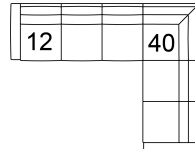

**98 RHF Angled Loveseat**  
**97 LHF Angled Loveseat**  
65 x 48 x 33"  
166 x 122 x 84 cm

## POPULAR CONFIGURATIONS

**07/15**  
84 x 62"  
214 x 158 cm

**07/09/19**  
99 x 101"  
252 x 257 cm

**07/09/08**  
99 x 99"  
252 x 252 cm

**12/40**  
112 x 89"  
285 x 227 cm

## DIMENSIONS

Seat Depth: 22" / 56 cm  
Seat Height: 19" / 47 cm  
Arm Depth: 37" / 94 cm  
Arm Height: 28" / 71 cm

Dimensions shown as Width x Depth x Height.

Dimensions are correct at the time of printing and are subject to change without notice. Actual measurements for each item may vary from what is shown here. Please allow up to a +/- 1 inch difference. Availability may vary by region.