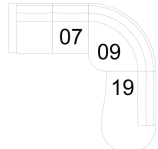

07/09/19
99 x 101"
252 x 257 cm