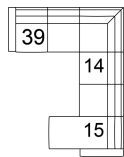

04 Ottoman
39 x 32 x 16"
100 x 82 x 41 cm

08 RHF Loveseat
07 LHF Loveseat
58 x 38 x 33"
148 x 97 x 84 cm

10 Armless Chair
26 x 38 x 33"
67 x 97 x 84 cm

11 Corner Square
38 x 38 x 33"
97 x 97 x 84 cm

13 RHF Sofa
12 LHF Sofa
84 x 38 x 33"
214 x 97 x 84 cm

14 Armless Loveseat
52 x 38 x 33"
133 x 97 x 84 cm

15 RHF Chaise
16 LHF Chaise
34 x 59 x 33"
86 x 150 x 84 cm

35 RHF Corner Chaise
36 LHF Corner Chaise
91 x 38 x 33"
232 x 97 x 84 cm

40 RHF Sofa Split
39 LHF Sofa Split
96 x 38 x 33"
244 x 97 x 84 cm

POPULAR CONFIGURATIONS

07/15
92 x 59"
234 x 150 cm

39/14/15
96 x 123"
244 x 313 cm

12/35
122 x 91"
310 x 232 cm

DIMENSIONS

Seat Depth: 24" / 60 cm
Seat Height: 19" / 47 cm
Arm Depth: 38" / 97 cm
Arm Height: 29" / 74 cm

Dimensions shown as Width x Depth x Height.

Dimensions are correct at the time of printing and are subject to change without notice. Actual measurements for each item may vary from what is shown here. Please allow up to a +/- 1 inch difference. Availability may vary by region.