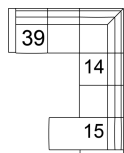

**04 Ottoman**  
39 x 32 x 16"  
100 x 82 x 41 cm

**08 RHF Loveseat**  
**07 LHF Loveseat**  
58 x 38 x 33"  
148 x 97 x 84 cm

**10 Armless Chair**  
26 x 38 x 33"  
67 x 97 x 84 cm

**11 Corner Square**  
38 x 38 x 33"  
97 x 97 x 84 cm

**13 RHF Sofa**  
**12 LHF Sofa**  
84 x 38 x 33"  
214 x 97 x 84 cm

**14 Armless Loveseat**  
52 x 38 x 33"  
133 x 97 x 84 cm

**15 RHF Chaise**  
**16 LHF Chaise**  
34 x 59 x 33"  
86 x 150 x 84 cm

**35 RHF Corner Chaise**  
**36 LHF Corner Chaise**  
91 x 38 x 33"  
232 x 97 x 84 cm

## POPULAR CONFIGURATIONS

**07/15**  
92 x 59"  
234 x 150 cm

**39/14/15**  
96 x 123"  
244 x 313 cm

**12/35**  
122 x 91"  
310 x 232 cm

## DIMENSIONS

Seat Depth: 24" / 60 cm  
Seat Height: 19" / 47 cm  
Arm Depth: 38" / 97 cm  
Arm Height: 29" / 74 cm

Dimensions shown as Width x Depth x Height.

Dimensions are correct at the time of printing and are subject to change without notice. Actual measurements for each item may vary from what is shown here. Please allow up to a +/- 1 inch difference. Availability may vary by region.