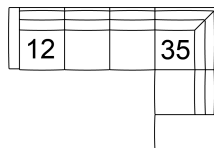

**13 RHF Sofa**  
**12 LHF Sofa**  
84 x 38 x 33"  
214 x 97 x 84 cm

**14 Armless Loveseat**  
52 x 38 x 33"  
133 x 97 x 84 cm

**15 RHF Chaise**  
**16 LHF Chaise**  
34 x 59 x 33"  
86 x 150 x 84 cm

**35 RHF Corner Chaise**  
**36 LHF Corner Chaise**  
91 x 38 x 33"  
232 x 97 x 84 cm

**40 RHF Sofa Split**  
**39 LHF Sofa Split**  
96 x 38 x 33"  
244 x 97 x 84 cm

## POPULAR CONFIGURATIONS

**07/15**  
92 x 59"  
234 x 150 cm

**39/14/15**  
96 x 123"  
244 x 313 cm

**12/35**  
122 x 91"  
310 x 232 cm

## DIMENSIONS

Seat Depth: 24" / 60 cm  
Seat Height: 19" / 47 cm  
Arm Depth: 38" / 97 cm  
Arm Height: 29" / 74 cm

Dimensions shown as Width x Depth x Height.

Dimensions are correct at the time of printing and are subject to change without notice. Actual measurements for each item may vary from what is shown here. Please allow up to a +/- 1 inch difference. Availability may vary by region.