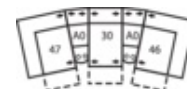

A0 11 Degree Storage
Wedge
17 x 39 x 36"
44 x 100 x 91cm

A1 45 Degree Storage
Wedge
36 x 37 x 36"
92 x 94 x 91cm

A2 Storage Console
13 x 39 x 36"
34 x 100 x 91cm

32 Rocker Recliner Chair
31 Wallhugger Recliner Pw
33 Swivel Rocker Recliner
35 Wallhugger Recliner Ch
39 Power Rocker Recliner
43 x 39 x 40"
110 x 100 x 102cm
IA: 17" / 44cm

46 RHF Recliner Chair
47 LHF Recliner Chair
66 RHF Power Recliner
67 LHF Power Recliner
34 x 39 x 40"
87 x 100 x 102cm

Dimensions are the same for reverse direction where applicable.

POPULAR CONFIGURATIONS

Note: Always assemble configurations from right hand facing to left hand facing. Dimensions are shown as width x depth.

MA SECTIONAL-
47/10/09/10/46
107 x 107"
272 x 272 cm

MB SECTIONAL-
47/10/09/27
104 x 122"
265 x 310 cm

MD SECTIONAL-
47/A2/30/09/27
117 x 118"
298 x 300 cm

ME SECTIONAL-
47/A1/10/10/A1/46
166 x 74"
422 x 188 cm

MF SECTIONAL-
47/A0/30/A0/46
125 x 69"
318 x 176 cm

MG SECTIONAL-
47/A0/30/A0/30/A0/46
164 x 73"
417 x 186 cm