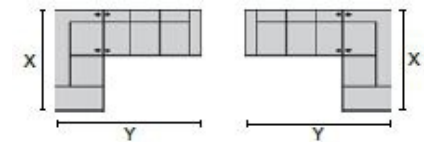

Note: Always assemble configurations from right hand facing to left hand facing. Dimensions are shown as width x depth.

MA SECTIONAL-
47/10/09/10/46
107 x 107"
272 x 272 cm

MB SECTIONAL-
47/10/09/27
104 x 122"
265 x 310 cm

MD SECTIONAL-
47/A2/30/09/27
117 x 118"
298 x 300 cm

ME SECTIONAL-
47/A1/10/10/A1/46
166 x 74"
422 x 188 cm

MF SECTIONAL-
47/A0/30/A0/46
125 x 69"
318 x 176 cm

MG SECTIONAL-
47/A0/30/A0/30/A0/46
164 x 73"
417 x 186 cm

Specifications are correct at time of printing and are subject to change without notice.

LHF = left hand facing means the "end arm" is on the LEFT HAND SIDE of the upholstered piece when you are standing in front of the piece.