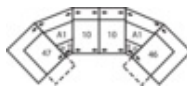

A0 11 Degree Storage
Wedge
17 x 39 x 36"
44 x 100 x 91cm

A1 45 Degree Storage
Wedge
36 x 37 x 36"
92 x 94 x 91cm

A2 Storage Console
13 x 39 x 36"
34 x 100 x 91cm

32 Rocker Recliner Chair
31 Wallhugger Recliner Pw
33 Swivel Rocker Recliner
35 Wallhugger Recliner Ch
39 Power Rocker Recliner
43 x 39 x 40"
110 x 100 x 102cm
IA: 17" / 44cm

46 RHF Recliner Chair
47 LHF Recliner Chair
66 RHF Power Recliner
67 LHF Power Recliner
34 x 39 x 40"
87 x 100 x 102cm

Dimensions are the same for reverse direction where applicable.

POPULAR CONFIGURATIONS

Note: Always assemble configurations from right hand facing to left hand facing. Dimensions are shown as width x depth.

MA SECTIONAL-
47/10/09/10/46
107 x 107"
272 x 272 cm

MB SECTIONAL-
47/10/09/27
104 x 122"
265 x 310 cm

MD SECTIONAL-
47/A2/30/09/27
117 x 118"
298 x 300 cm

ME SECTIONAL-
47/A1/10/10/A1/46
166 x 74"
422 x 188 cm

MF SECTIONAL-
47/A0/30/A0/46
125 x 69"
318 x 176 cm

MG SECTIONAL-
47/A0/30/A0/30/A0/46
164 x 73"
417 x 186 cm