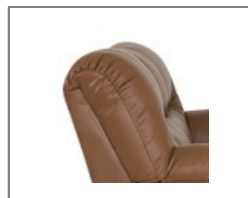

41045 DIVO

The Divo collection's styling is classic, plush and inviting. With an elegant flared arm topped with a generous arm pillow, Divo will be everyone's favourite spot to curl up in. Sink into the seat and back cushions to experience ultimate comfort and relaxation. The divided back creates back and head support, while the full chaise with a double roll footrest provides padded support in the fully reclined position. The reclining function is easily controlled with a power toggle switch or manual latch. Cozy up in the Divo collection's classic and carefree charm. Put your feet up and smoothly recline into multiple positions to suit the comfort level of any room.

FEATURES

- Cover: All Palliser Fabrics, All Palliser Leathers
- Features: Single top stitching for a clean and tailored finish (on leather and select fabrics), Hidden plastic glides integrated into the base
- Frame Construction: The majority of Palliser frames are constructed from engineered wood products, hardwood or softwood; joints are pinned and glued for uniformity and strength.
- Cushions: Semi-attached back cushions feature a fibre filling, blown into channels to prevent shifting and provide pillow-soft comfort, Full, chaise-style seat cushions feature a high-resiliency, high density foam core with a polyester wrap
- Suspension: Back suspension features sinuous springs to provide premium comfort and support, Seat suspension features heavy gauge sinuous springs, engineered to provide premium comfort and endurance
- Mechanism Activation: Manual recline with pull latch, finished in an attractive gunmetal gray, Power recline with a two button power toggle switch

Measurements displayed here represent the standard for this series. Some pieces may vary.

04 Home Theater Ottoman
44 x 28 x 19"
112 x 72 x 49cm

09 Corner Curve
47 x 47 x 40"
120 x 120 x 102cm

10 Armless Chair
23 x 39 x 40"
59 x 100 x 102cm