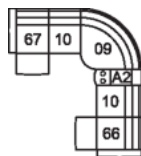

53 Loveseat Recliner
63 Loveseat Recliner Power
67 x 39 x 40"
171 x 100 x 102 cm
IA: 42" / 107 cm

56 RHF Chaise
57 LHF Chaise
34 x 69 x 40"
87 x 176 x 102 cm

58 Loveseat Console
68 Loveseat Console Pwr
80 x 39 x 40"
204 x 100 x 102 cm

A0 11 Degree Storage Wedge
17 x 39 x 36"
44 x 100 x 91 cm

A145 Degree Storage Wedge
36 x 37 x 36"
92 x 94 x 91 cm

A2 Storage Console
13 x 39 x 36"
34 x 100 x 91 cm

32 Rocker Recliner Chair
31 Wallhugger Recliner Pwr
33 Swivel Rocker Recliner Chair
35 Wallhugger Recliner Chair
39 Power Rocker Recliner
43 x 39 x 40"
110 x 100 x 102 cm
IA: 17" / 44 cm

46 RHF Recliner Chair
47 LHF Recliner Chair
66 RHF Power Recliner
67 LHF Power Recliner
34 x 39 x 40"
87 x 100 x 102 cm

POPULAR CONFIGURATIONS

67/10/09/10/66
104 x 104"
265 x 265 cm

67/10/09/A2/10/66
117 x 104"
298 x 265 cm

67/A1/10/10/A1/66
113 x 113"
288 x 288 cm

67/10/56
91 x 69"
232 x 176 cm

DIMENSIONS

Seat Depth: N/A
Seat Height: N/A
Arm Depth: N/A
Arm Height: N/A
Reclined Depth: 69" / 175 cm

Dimensions shown as Width x Depth x Height.