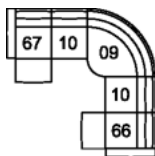

53 Loveseat Recliner
63 Loveseat Recliner Power
67 x 39 x 40"
171 x 100 x 102 cm
IA: 42" / 107 cm

56 RHF Chaise
57 LHF Chaise
34 x 69 x 40"
87 x 176 x 102 cm

58 Loveseat Console
68 Loveseat Console Pwr
80 x 39 x 40"
204 x 100 x 102 cm

A0 11 Degree Storage Wedge
17 x 39 x 36"
44 x 100 x 91 cm

A145 Degree Storage Wedge
36 x 37 x 36"
92 x 94 x 91 cm

A2 Storage Console
13 x 39 x 36"
34 x 100 x 91 cm

32 Rocker Recliner Chair
31 Wallhugger Recliner Pwr
33 Swivel Rocker Recliner Chair
35 Wallhugger Recliner Chair
39 Power Rocker Recliner
43 x 39 x 40"
110 x 100 x 102 cm
IA: 17" / 44 cm

46 RHF Recliner Chair
47 LHF Recliner Chair
66 RHF Power Recliner
67 LHF Power Recliner
34 x 39 x 40"
87 x 100 x 102 cm

POPULAR CONFIGURATIONS

67/10/09/10/66
104 x 104"
265 x 265 cm

67/10/09/A2/10/66
117 x 104"
298 x 265 cm

67/A1/10/10/A1/66
113 x 113"
288 x 288 cm

67/10/56
91 x 69"
232 x 176 cm

DIMENSIONS

Seat Depth: N/A
Seat Height: N/A
Arm Depth: N/A
Arm Height: N/A
Reclined Depth: 69" / 175 cm

Dimensions shown as Width x Depth x Height.