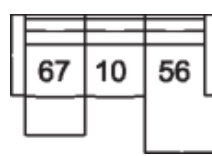

53 Loveseat Recliner
63 Loveseat Recliner Power
67 x 39 x 40"
171 x 100 x 102 cm
IA: 42" / 107 cm

56 RHF Chaise
57 LHF Chaise
34 x 69 x 40"
87 x 176 x 102 cm

58 Loveseat Console
68 Loveseat Console Pwr
80 x 39 x 40"
204 x 100 x 102 cm

A0 11 Degree Storage Wedge
17 x 39 x 36"
44 x 100 x 91 cm

A145 Degree Storage Wedge
36 x 37 x 36"
92 x 94 x 91 cm

A2 Storage Console
13 x 39 x 36"
34 x 100 x 91 cm

32 Rocker Recliner Chair
31 Wallhugger Recliner Pwr
33 Swivel Rocker Recliner Chair
35 Wallhugger Recliner Chair
39 Power Rocker Recliner
43 x 39 x 40"
110 x 100 x 102 cm
IA: 17" / 44 cm

46 RHF Recliner Chair
47 LHF Recliner Chair
66 RHF Power Recliner
67 LHF Power Recliner
34 x 39 x 40"
87 x 100 x 102 cm

POPULAR CONFIGURATIONS

67/10/09/10/66
104 x 104"
265 x 265 cm

67/10/09/A2/10/66
117 x 104"
298 x 265 cm

67/A1/10/10/A1/66
113 x 113"
288 x 288 cm

67/10/56
91 x 69"
232 x 176 cm

DIMENSIONS

Seat Depth: N/A
Seat Height: N/A
Arm Depth: N/A
Arm Height: N/A
Reclined Depth: 69" / 175 cm

Dimensions shown as Width x Depth x Height.