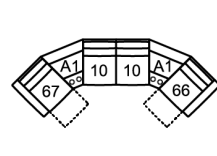

53 Loveseat Recliner
63 Loveseat Recliner Power
67 x 39 x 40"
171 x 100 x 102 cm
IA: 42" / 107 cm

56 RHF Chaise
57 LHF Chaise
34 x 69 x 40"
87 x 176 x 102 cm

58 Loveseat Console
68 Loveseat Console Pwr
80 x 39 x 40"
204 x 100 x 102 cm

A0 11 Degree Storage Wedge
17 x 39 x 36"
44 x 100 x 91 cm

A145 Degree Storage Wedge
36 x 37 x 36"
92 x 94 x 91 cm

A2 Storage Console
13 x 39 x 36"
34 x 100 x 91 cm

32 Rocker Recliner Chair
31 Wallhugger Recliner Pwr
33 Swivel Rocker Recliner Chair
35 Wallhugger Recliner Chair
39 Power Rocker Recliner
43 x 39 x 40"
110 x 100 x 102 cm
IA: 17" / 44 cm

46 RHF Recliner Chair
47 LHF Recliner Chair
66 RHF Power Recliner
67 LHF Power Recliner
34 x 39 x 40"
87 x 100 x 102 cm

POPULAR CONFIGURATIONS

67/10/09/10/66
104 x 104"
265 x 265 cm

67/10/09/A2/10/66
117 x 104"
298 x 265 cm

67/A1/10/10/A1/66
113 x 113"
288 x 288 cm

67/10/56
91 x 69"
232 x 176 cm

DIMENSIONS

Seat Depth: N/A
Seat Height: N/A
Arm Depth: N/A
Arm Height: N/A
Reclined Depth: 69" / 175 cm

Dimensions shown as Width x Depth x Height.