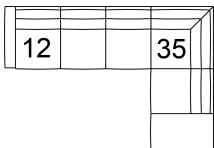

#### COVERS

Leather Like  
Leather  
Fabric

**04 Ottoman**  
39 x 32 x 18"  
100 x 82 x 46 cm

**13 RHF Sofa**  
**12 LHF Sofa**  
78 x 38 x 34"  
197 x 97 x 87 cm

**35 RHF Corner Chaise**  
**36 LHF Corner Chaise**  
84 x 38 x 34"  
214 x 97 x 87 cm

## POPULAR CONFIGURATIONS

**12/35**  
115 x 84"  
293 x 214 cm

## DIMENSIONS

Seat Depth: 22" / 56 cm  
Seat Height: 20" / 51 cm  
Arm Depth: 38" / 97 cm  
Arm Height: 29" / 74 cm

Dimensions shown as Width x Depth x Height.

Dimensions are correct at the time of printing and are subject to change without notice. Actual measurements for each item may vary from what is shown here. Please allow up to a +/- 1 inch difference. Availability may vary by region.