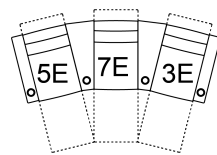

6E RHF Power Recliner w/ LHF Wedge Arm
46 x 40 x 43"
117 x 102 x 110 cm
IA: 23" / 59 cm

7E RHF Wedge Arm Power Recliner
39 x 40 x 43"
98 x 102 x 110 cm

8E Armless Power Recliner
23 x 40 x 43"
59 x 102 x 110 cm

9E LHF Wedge Arm Power Recliner
39 x 40 x 43"
98 x 102 x 110 cm

POPULAR CONFIGURATIONS

5E/7E/7E/3E
148 x 54"
376 x 138 cm

1E/3E/3E
101 x 40"
257 x 102 cm

5E/7E/3E
113 x 47"
288 x 120 cm

1E/3E/3E/3E
132 x 40"
336 x 102 cm

SKU 4R/4E and 8R/8E are intended to only be used adjacent to skus with arms. If connected to an armless side, there could be gaps.

DIMENSIONS

Seat Depth: 22" / 56 cm
Seat Height: 20" / 52 cm
Arm Depth: 35" / 90 cm
Arm Height: 26" / 67 cm
Reclined Depth: 69" / 174 cm

Dimensions shown as Width x Depth x Height.

Dimensions are correct at the time of printing and are subject to change without notice. Actual measurements for each item may vary from what is shown here. Please allow up to a +/- 1 inch difference. Availability may vary by region.